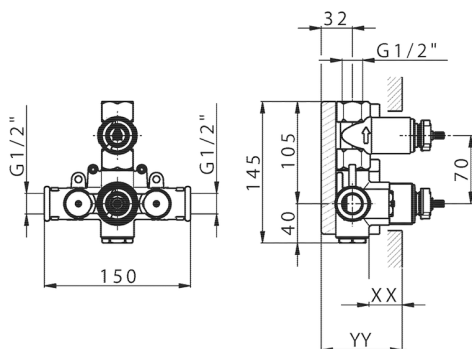

1-outlet Concealed thermostatic shower valve, with stopvalve, without trim kit

AVAILABLE FINISHINGS

CHARACTERISTICS

Installation	Concealed
Cartridge Spare Parts	24.04A.PP
8x20 Plus P Thermostatic Valve	
Concealed	1

Piastra/Plate/Plaque/Platte/Placa

2-3mm: XX 25-40 YY 76-91

10 mm: XX 16-31 YY 65-80

Thermostatic

The Huber thermostatic is your personal water manager, helping you to handle, control and save water and energy.