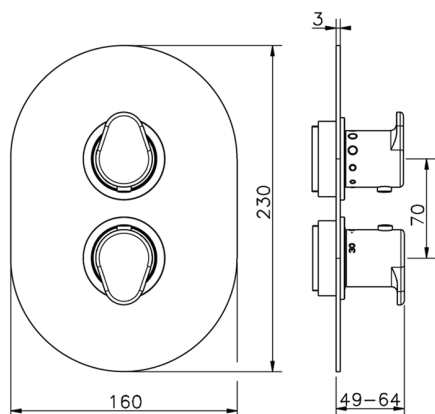

Exposed part for con.thermo.shower valve 1-outlet LEVITY_LY007300

MODEL **LY007300**

Exposed part for 1-outlet thermostatic mixer, with stopvalve, without concealed part, for item ZB007301

AVAILABLE FINISHINGS

-  **21** 21 Chrome
-  **2B** 2B Polished Nickel
-  **2F** 2F Brushed Nickel
-  **40** 40 Matt Black
-  **4Q** 4Q Matt White

CHARACTERISTICS

Installation **Concealed**
 Required concealed parts **ZB007301**

1-outlet Concealed thermostatic shower valve, with stopvalve, without trim kit

AVAILABLE FINISHINGS

CHARACTERISTICS

Installation	Concealed
Cartridge Spare Parts	24.04A.PP
8x20 Plus P Thermostatic Valve	
Concealed	1

Piastra/Plate/Plaque/Platte/Placa

2-3mm: XX 25-40 YY 76-91

10 mm: XX 16-31 YY 65-80

Thermostatic

The Huber thermostatic is your personal water manager, helping you to handle, control and save water and energy.