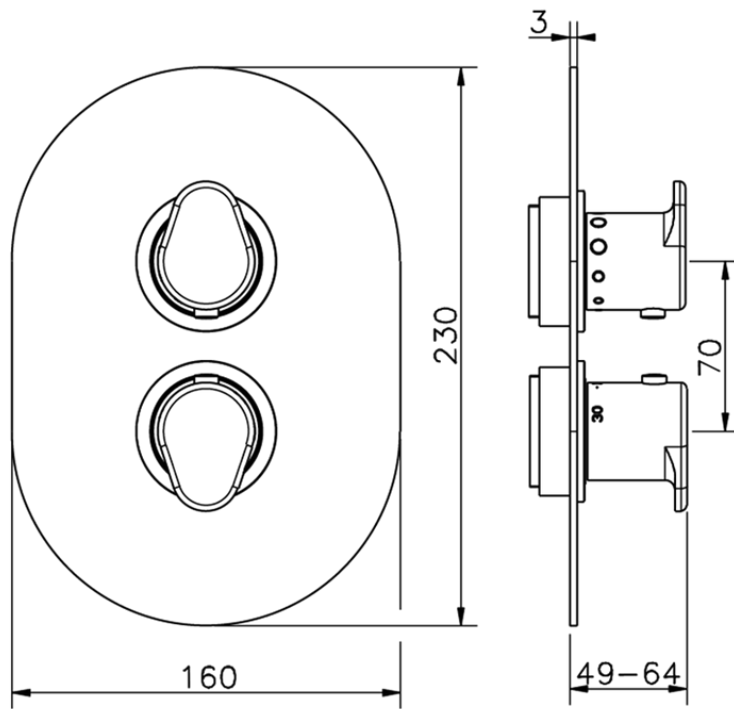

Exposed part for con.thermo.shower valve 1-outlet LEVITY_LY007300

LY007300

<https://en.huberitalia.com/exposed-part-for-con-thermo-shower-valve-1-outlet-levity-ly007300>

Piastra/Plate/Plaque/Platte/Placa

2-3mm: XX 25-40 YY 76-91

10 mm: XX 16-31 YY 65-80

ZB007301

<https://en.huberitalia.com/1-outlet-concealed-thermostatic-shower-valve-concealed-zb007301>

2024-11-24