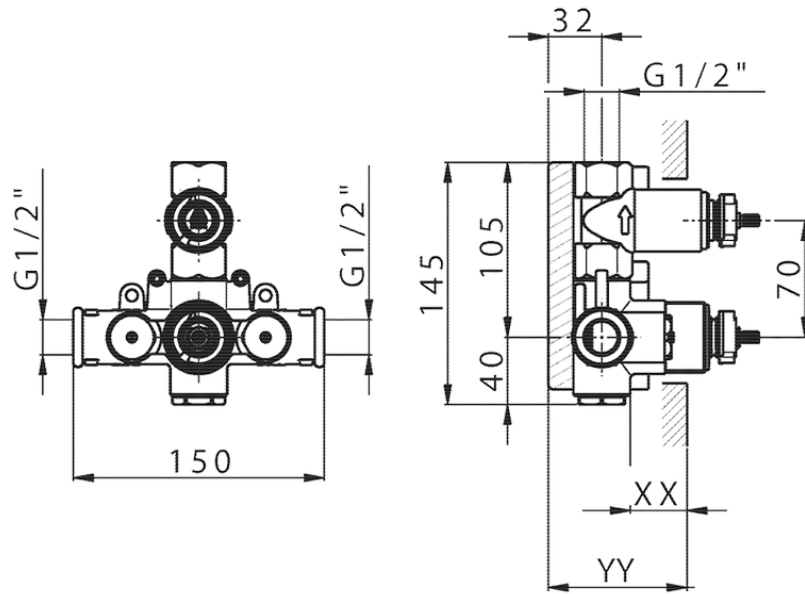

Exposed part for con.thermo.shower valve 1-outlet LEVITY_LY007300

LY007300

<https://en.huberitalia.com/exposed-part-for-con-thermo-shower-valve-1-outlet-levity-ly007300>

Piastra/Plate/Plaque/Platte/Placa

2-3mm: XX 25-40 YY 76-91

10 mm: XX 16-31 YY 65-80

ZB007301

<https://en.huberitalia.com/1-outlet-concealed-thermostatic-shower-valve-concealed-zb007301>

2024-11-24