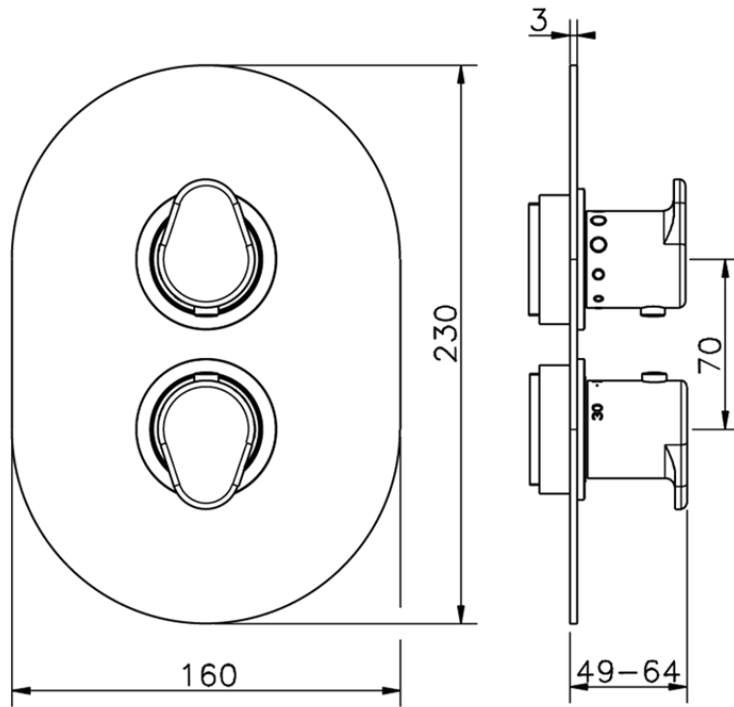

Exposed part for con.thermo.shower valve 1-outlet LEVITY_LY007300

LY007300

<https://en.huberitalia.com/exposed-part-for-con-thermo-shower-valve-1-outlet-levity-ly007300>

Piastra/Plate/Plaque/Platte/Placa

2-3mm: XX 25-40 YY 76-91

10 mm: XX 16-31 YY 65-80

ZB007301

<https://en.huberitalia.com/1-outlet-concealed-thermostatic-shower-valve-concealed-zb007301>

2024-11-22