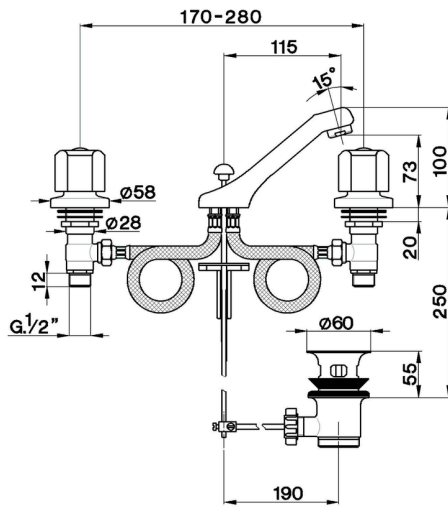

## Washbasin 3-holes mixer EVA\_EV001011

MODEL **EV001011**

Washbasin 3-holes mixer, with 1"1/4 automatic pop-up waste, without handles

AVAILABLE FINISHINGS

CHARACTERISTICS

2024-11-15