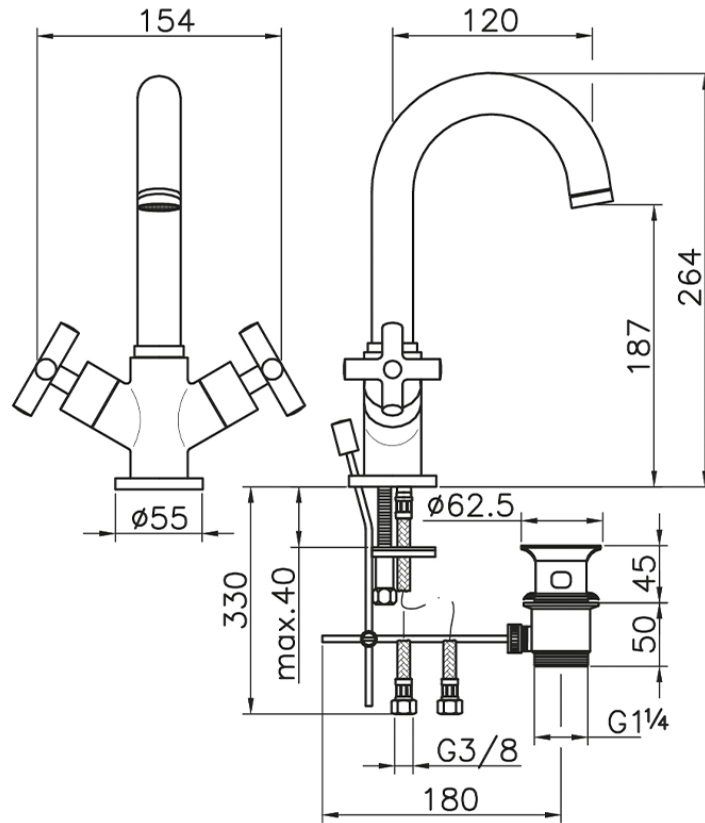

Washbasin mixer SUITE_SU000510

SU000510

<https://en.huberitalia.com/washbasin-mixer-suite-su000510>

2026-06-06