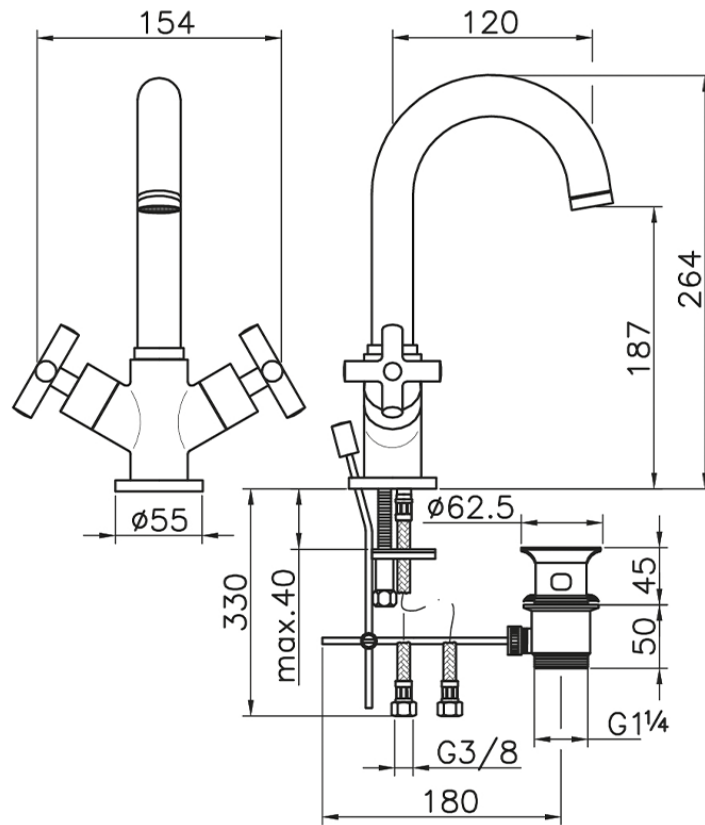

Washbasin mixer SUITE_SU000510

SU000510

<https://en.huberitalia.com/washbasin-mixer-suite-su000510>

2026-04-08