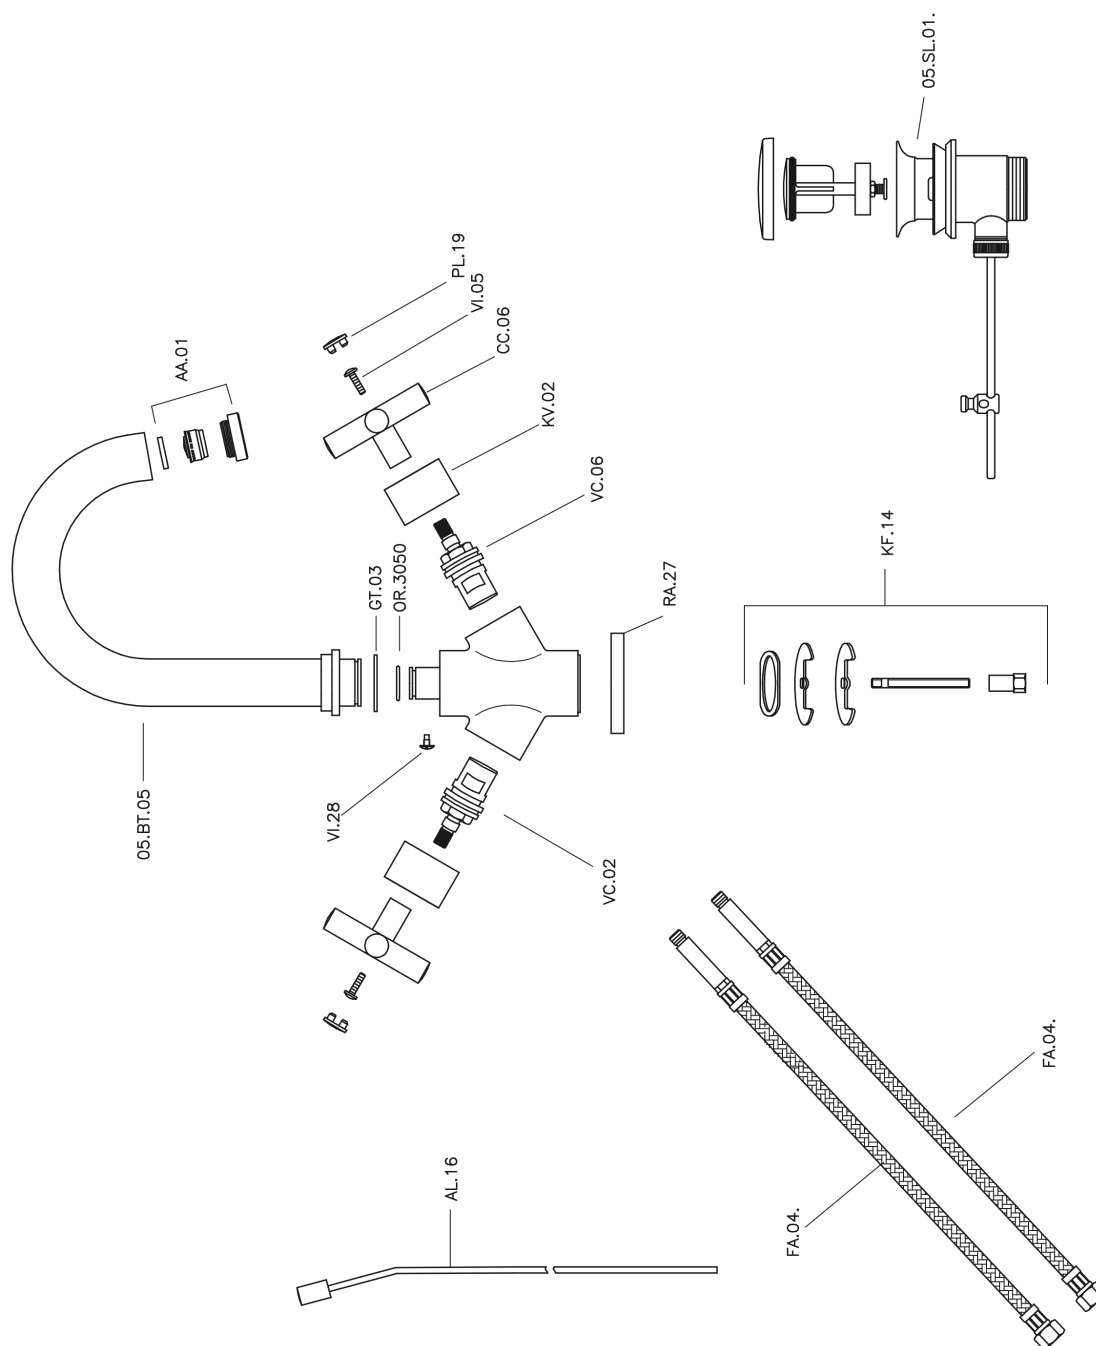

Washbasin mixer SUITE_SU000510

SU000510

<https://en.huberitalia.com/washbasin-mixer-suite-su000510>

2026-06-06