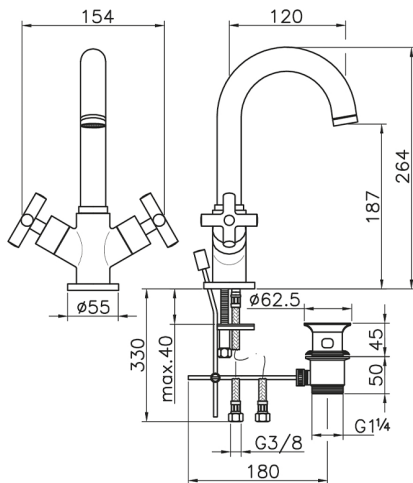

Washbasin mixer SUITE_SU000510

MODEL **SU000510**

Washbasin mixer, with 1"1/4 automatic pop up waste, G.3/8" stainless steel flexible hoses

AVAILABLE FINISHINGS

-  **21** 21 Chrome
-  **40** 40 Matt Black
-  **2F** 2F Brushed Nickel
-  **2W** 2W Brushed Gold

CHARACTERISTICS

Washbasin mixer SUITE_SU000510

SU000510

<https://en.huberitalia.com/washbasin-mixer-suite-su000510>

2026-04-06