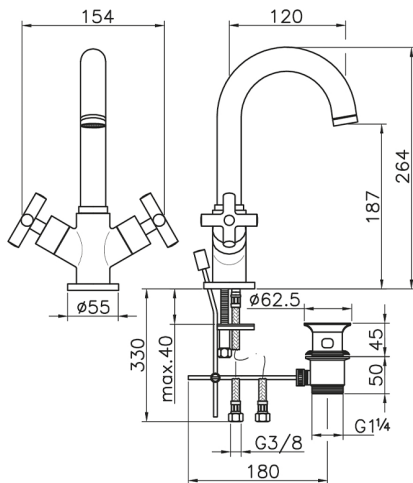

Washbasin mixer SUITE_SU000510

MODEL **SU000510**

Washbasin mixer, with 1"1/4 automatic pop up waste, G.3/8" stainless steel flexible hoses

AVAILABLE FINISHINGS

-  **21** 21 Chrome
-  **40** 40 Matt Black
-  **2F** 2F Brushed Nickel
-  **2W** 2W Brushed Gold

CHARACTERISTICS

Washbasin mixer SUITE_SU000510

SU000510

<https://en.huberitalia.com/washbasin-mixer-suite-su000510>

2026-06-27