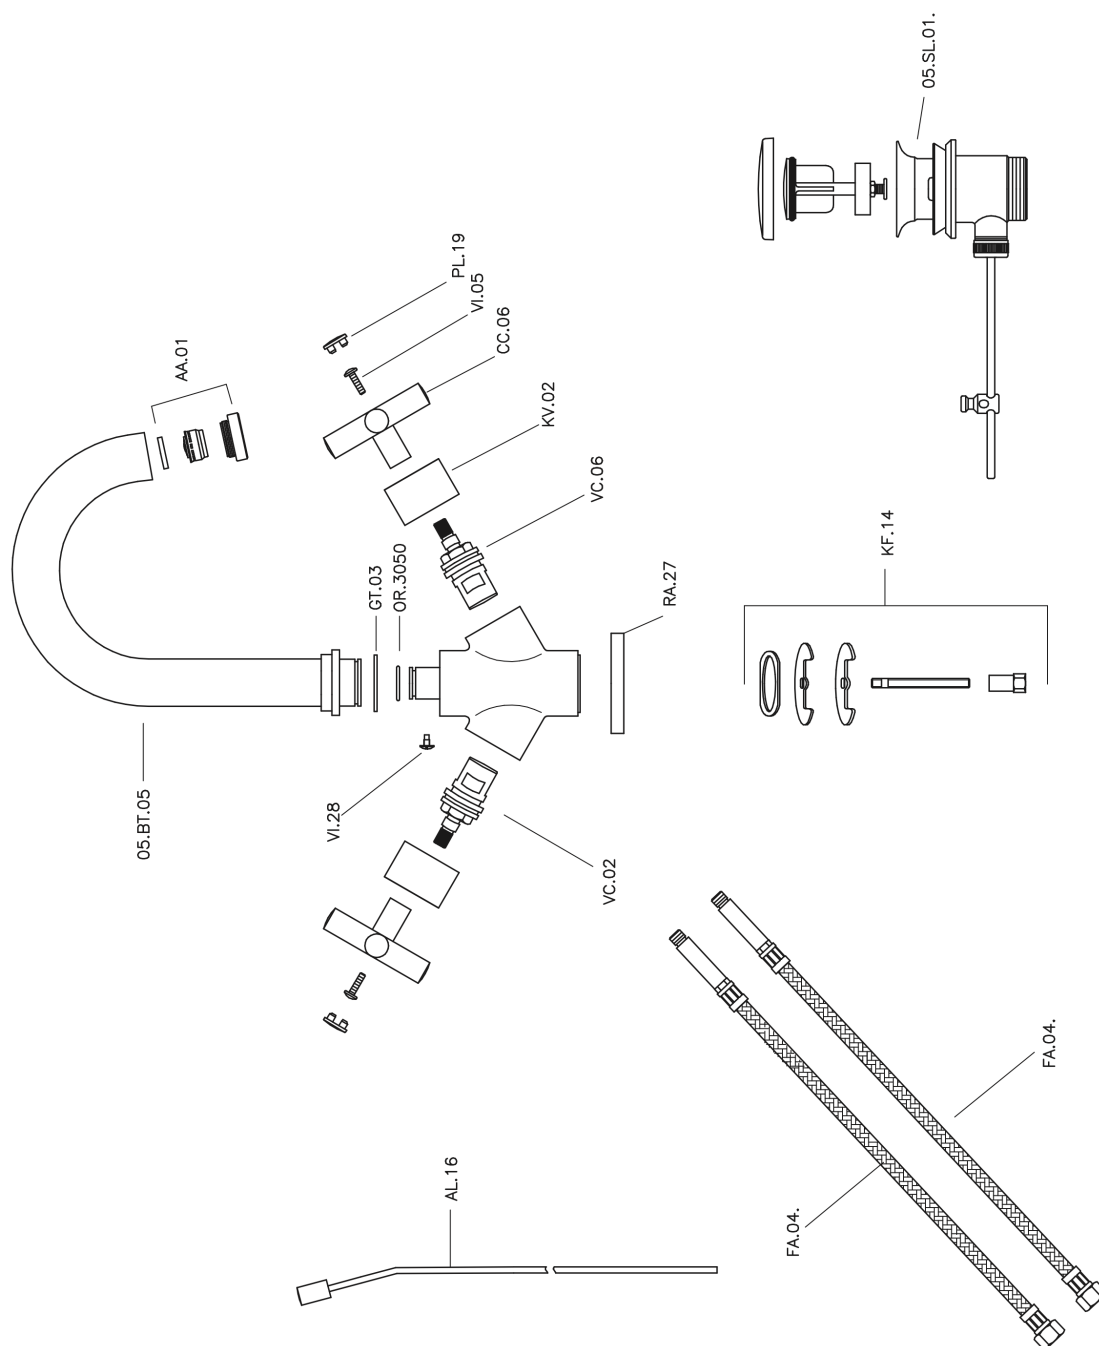

Washbasin mixer SUITE_SU000510

MODEL **SU000510**

Washbasin mixer, with 1"1/4 automatic pop up waste, G.3/8" stainless steel flexible hoses

AVAILABLE FINISHINGS

-  **21** 21 Chrome
-  **40** 40 Matt Black
-  **2F** 2F Brushed Nickel
-  **2W** 2W Brushed Gold

CHARACTERISTICS

Washbasin mixer SUITE_SU000510

SU000510

<https://en.huberitalia.com/washbasin-mixer-suite-su000510>

2026-06-27