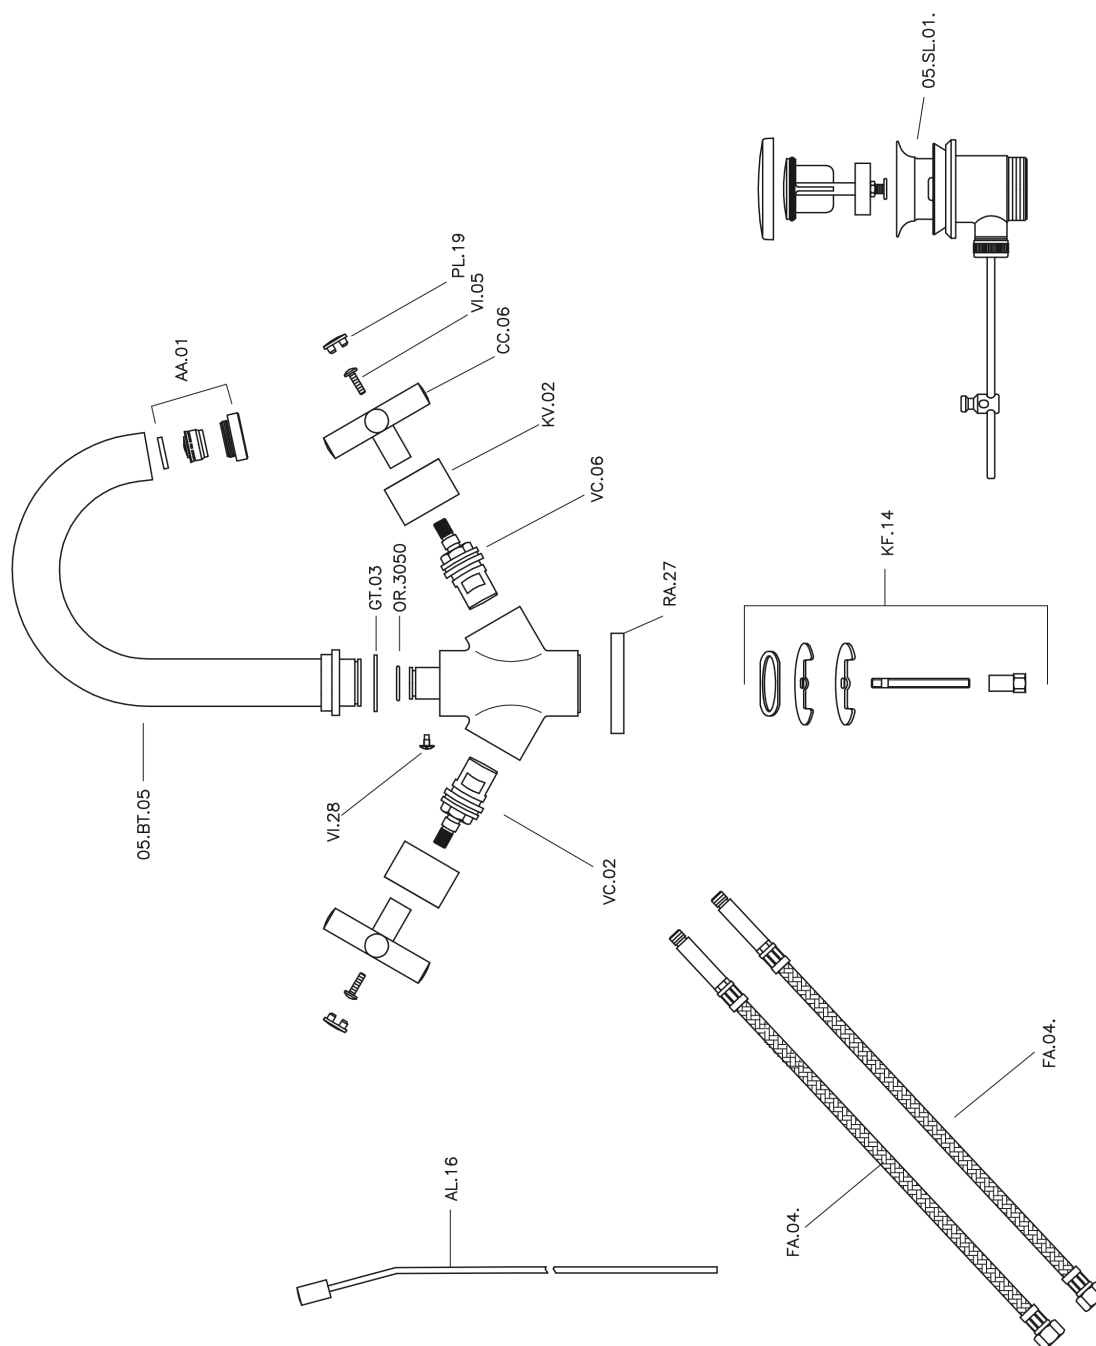

Washbasin mixer SUITE_SU000510

MODEL **SU000510**

Washbasin mixer, with 1"1/4 automatic pop up waste, G.3/8" stainless steel flexible hoses

AVAILABLE FINISHINGS

-  **21** 21 Chrome
-  **40** 40 Matt Black
-  **2F** 2F Brushed Nickel
-  **2W** 2W Brushed Gold

CHARACTERISTICS

Washbasin mixer SUITE_SU000510

SU000510

<https://en.huberitalia.com/washbasin-mixer-suite-su000510>

2026-04-06