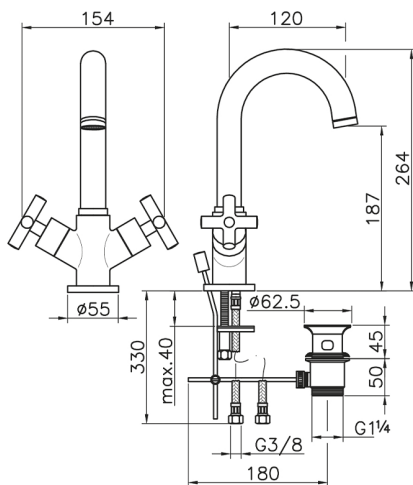

Washbasin mixer SUITE_SU000510

MODEL **SU000510**

Washbasin mixer, with 1"1/4 automatic pop up waste, G.3/8" stainless steel flexible hoses

AVAILABLE FINISHINGS

-  **21** 21 Chrome
-  **40** 40 Matt Black
-  **2F** 2F Brushed Nickel
-  **2W** 2W Brushed Gold

CHARACTERISTICS

Washbasin mixer SUITE_SU000510

SU000510

<https://en.huberitalia.com/washbasin-mixer-suite-su000510>

2026-05-17