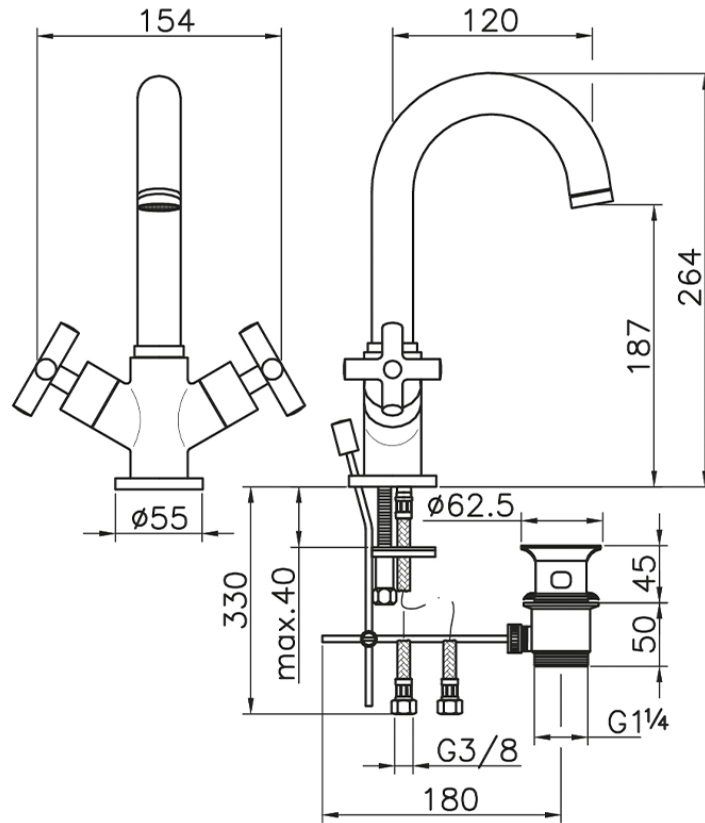

Washbasin mixer SUITE\_SU000510

SU000510

<https://en.huberitalia.com/washbasin-mixer-suite-su000510>

2026-04-05