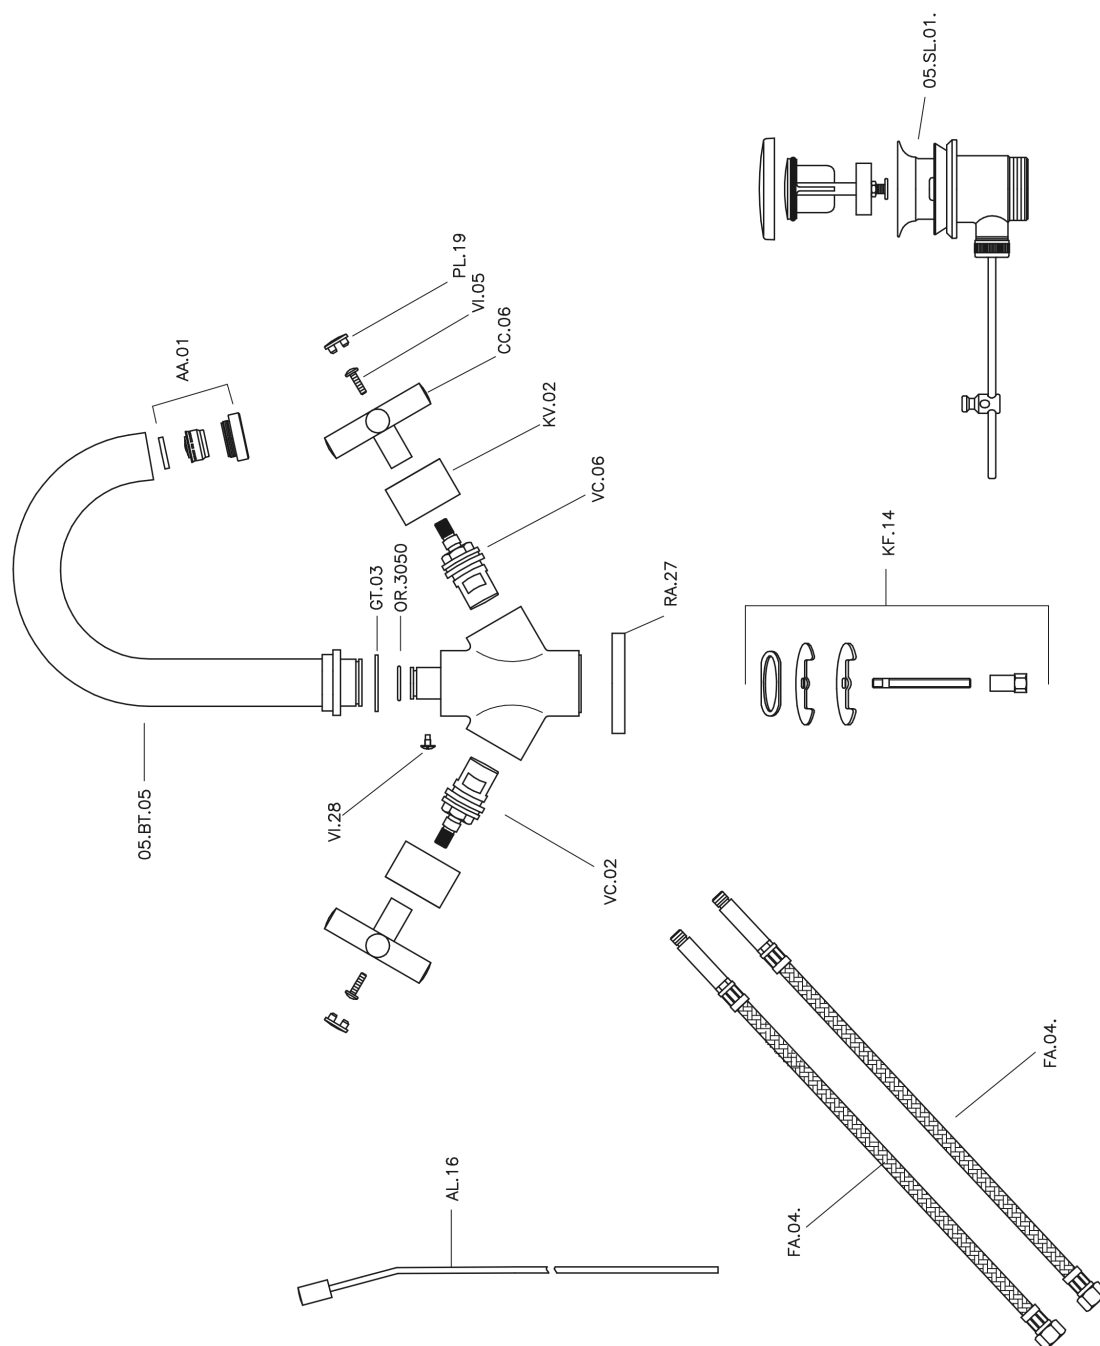

Washbasin mixer SUITE_SU000510

MODEL **SU000510**

Washbasin mixer, with 1"1/4 automatic pop up waste, G.3/8" stainless steel flexible hoses

AVAILABLE FINISHINGS

-  **21** 21 Chrome
-  **40** 40 Matt Black
-  **2F** 2F Brushed Nickel
-  **2W** 2W Brushed Gold

CHARACTERISTICS

Washbasin mixer SUITE_SU000510

SU000510

<https://en.huberitalia.com/washbasin-mixer-suite-su000510>

2026-06-13