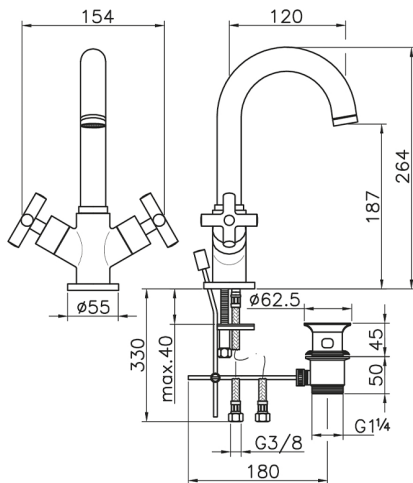

Washbasin mixer SUITE_SU000510

MODEL **SU000510**

Washbasin mixer, with 1"1/4 automatic pop up waste, G.3/8" stainless steel flexible hoses

AVAILABLE FINISHINGS

-  **21** 21 Chrome
-  **40** 40 Matt Black
-  **2F** 2F Brushed Nickel
-  **2W** 2W Brushed Gold

CHARACTERISTICS

Washbasin mixer SUITE_SU000510

SU000510

<https://en.huberitalia.com/washbasin-mixer-suite-su000510>

2026-05-17