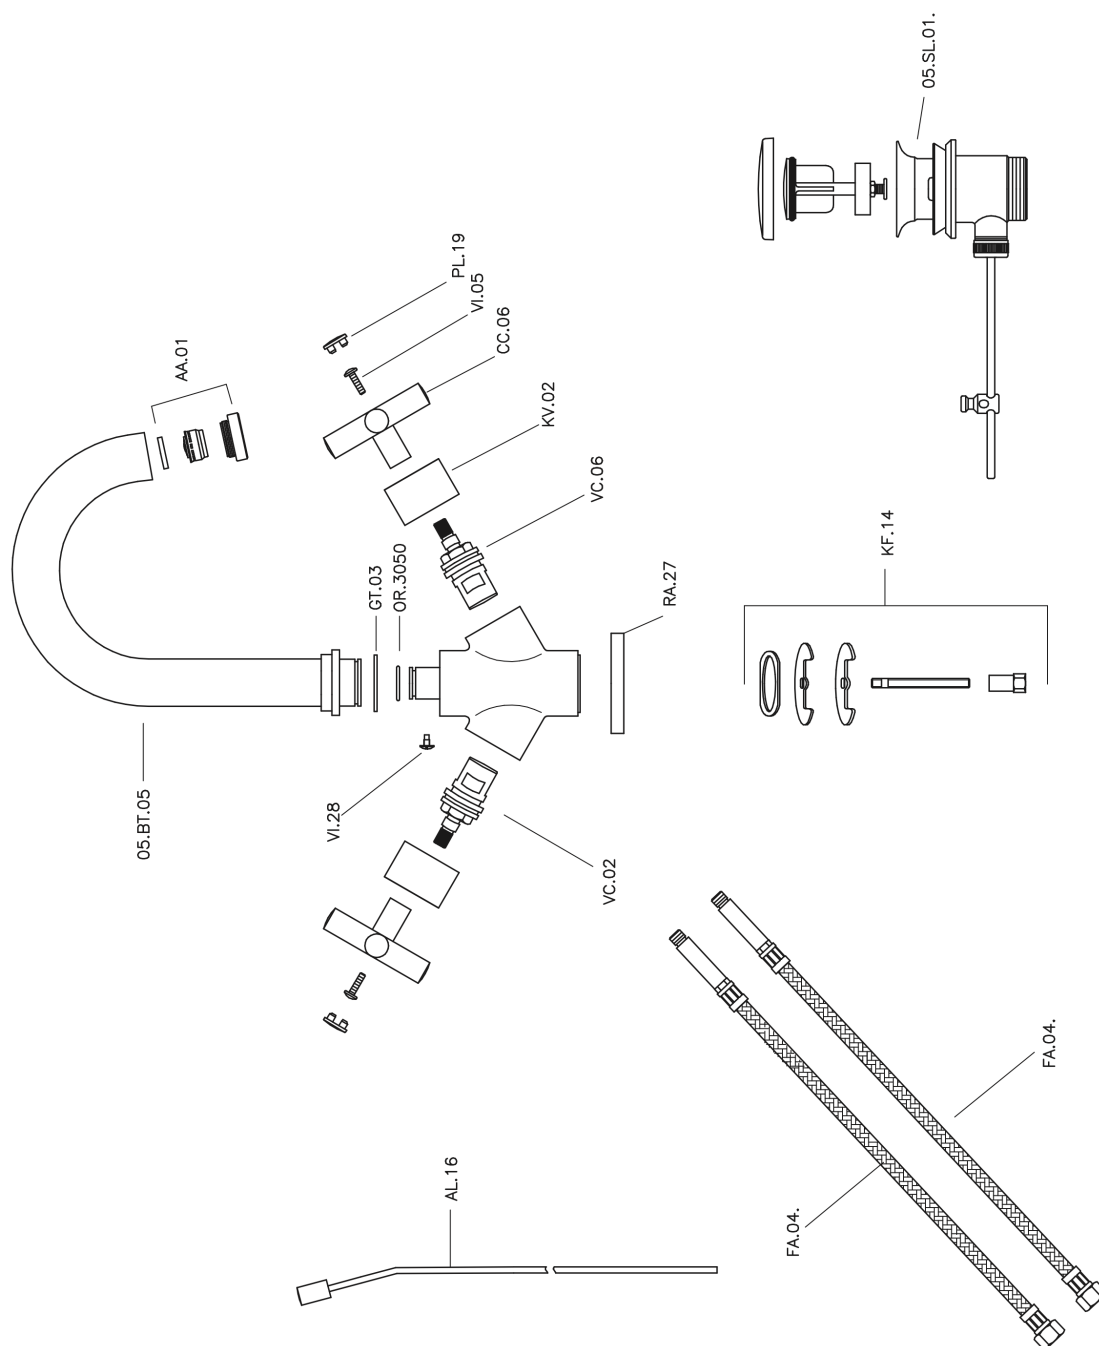

Washbasin mixer SUITE_SU000510

MODEL **SU000510**

Washbasin mixer, with 1"1/4 automatic pop up waste, G.3/8" stainless steel flexible hoses

AVAILABLE FINISHINGS

-  **21** 21 Chrome
-  **40** 40 Matt Black
-  **2F** 2F Brushed Nickel
-  **2W** 2W Brushed Gold

CHARACTERISTICS

Washbasin mixer SUITE_SU000510

SU000510

<https://en.huberitalia.com/washbasin-mixer-suite-su000510>

2026-05-17