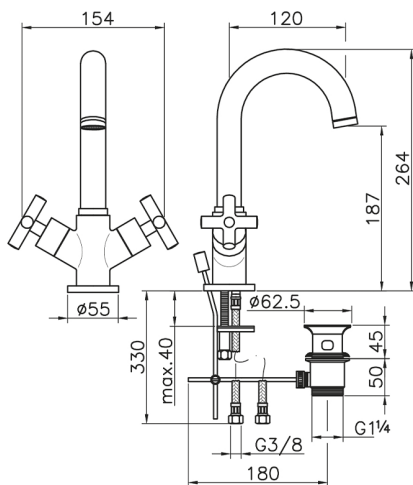

Washbasin mixer SUITE_SU000510

MODEL **SU000510**

Washbasin mixer, with 1"1/4 automatic pop up waste, G.3/8" stainless steel flexible hoses

AVAILABLE FINISHINGS

- **21** 21 Chrome
- **40** 40 Matt Black
- **2F** 2F Brushed Nickel
- **2W** 2W Brushed Gold

CHARACTERISTICS