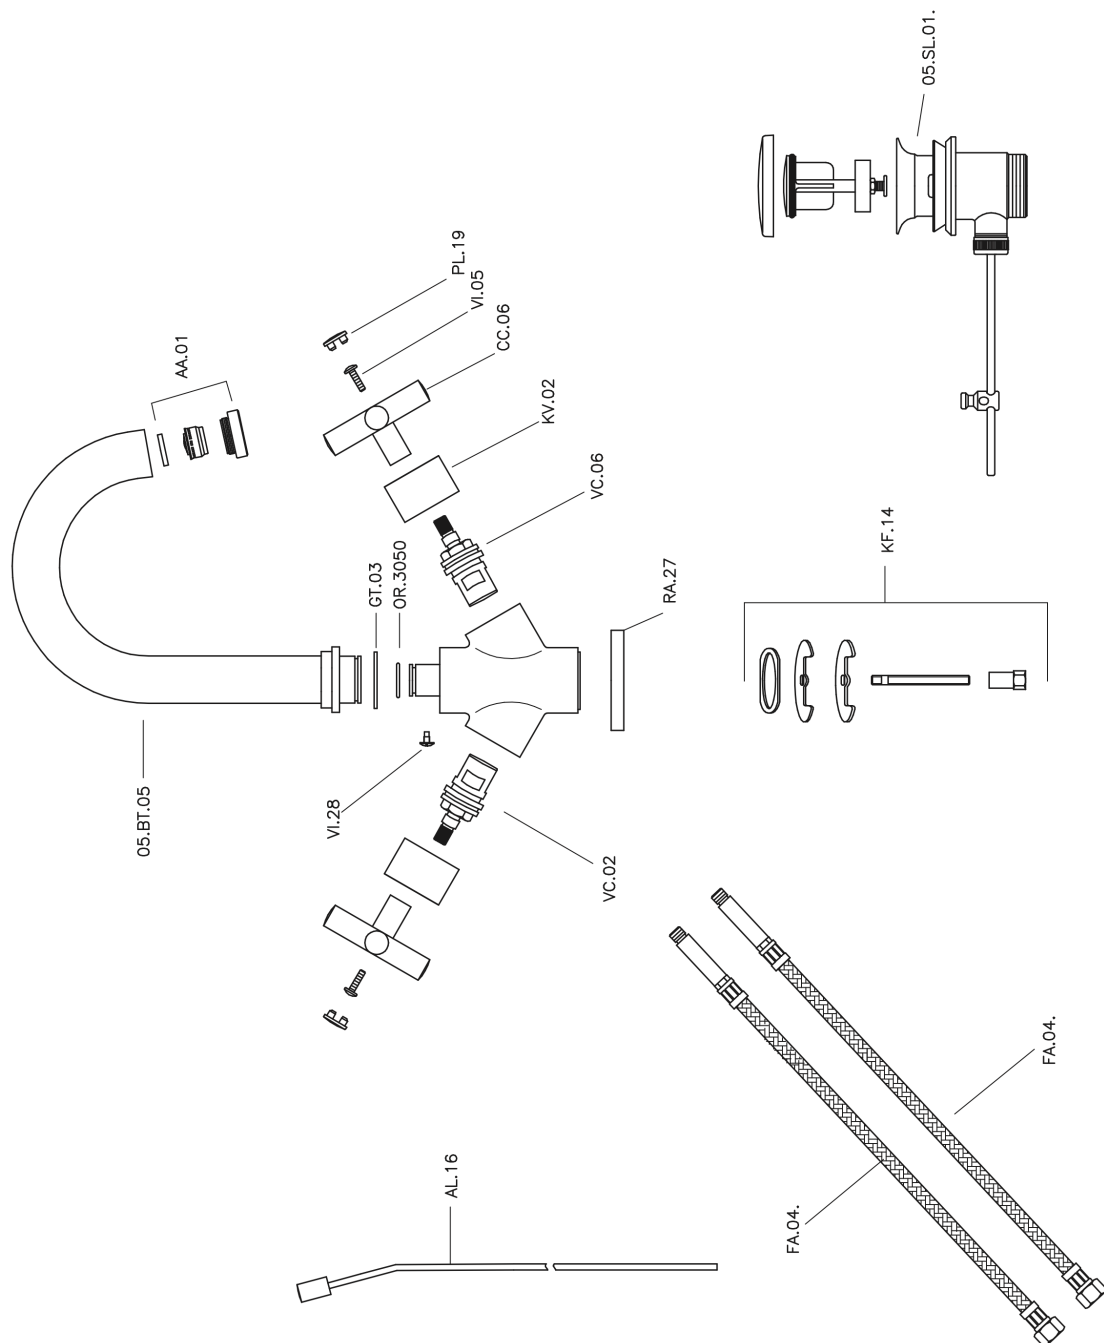

## Washbasin mixer SUITE\_SU000510

MODEL **SU000510**

Washbasin mixer, with 1"1/4 automatic pop up waste, G.3/8" stainless steel flexible hoses

## Washbasin mixer SUITE\_SU000510

SU000510

<https://en.huberitalia.com/washbasin-mixer-suite-su000510>

2026-06-06