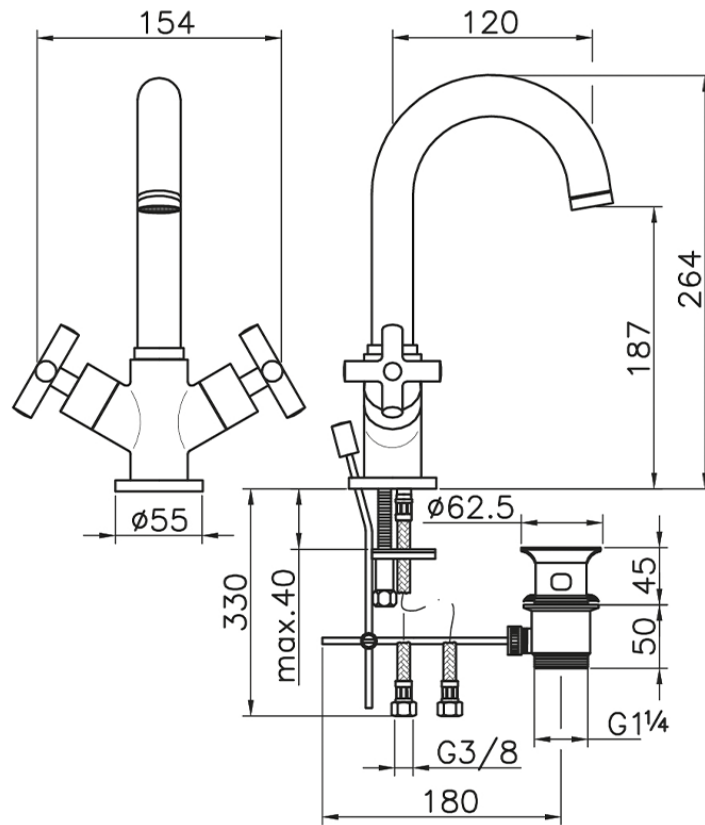

Washbasin mixer SUITE_SU000510

SU000510

<https://en.huberitalia.com/washbasin-mixer-suite-su000510>

2026-04-07