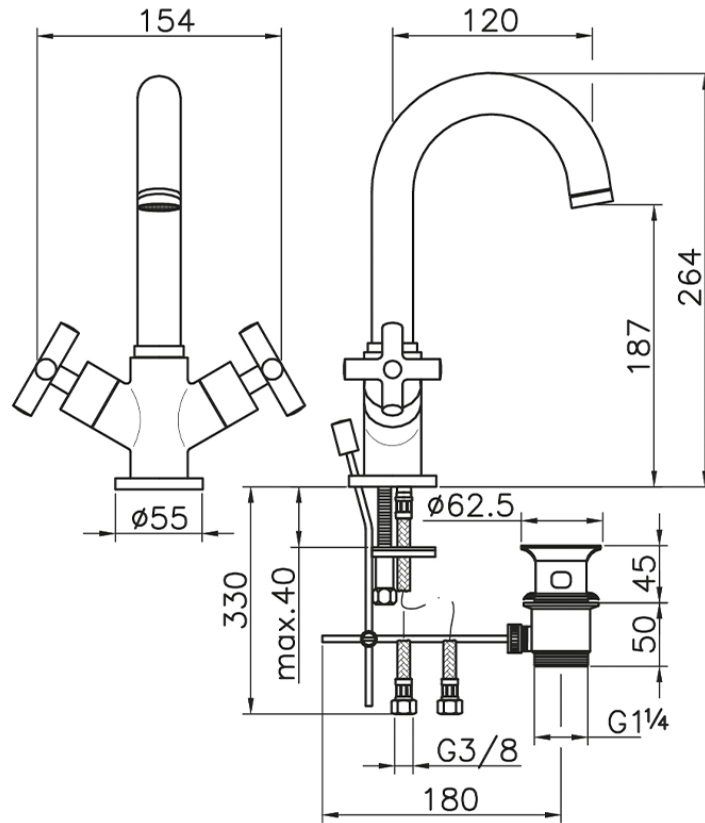

Washbasin mixer SUITE_SU000510

SU000510

<https://en.huberitalia.com/washbasin-mixer-suite-su000510>

2026-05-17