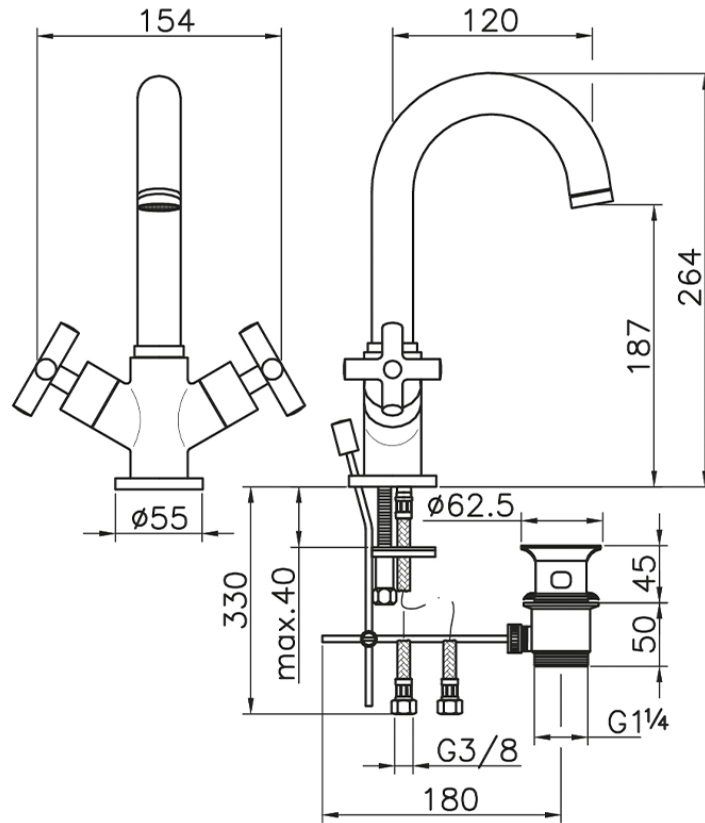

Washbasin mixer SUITE_SU000510

SU000510

<https://en.huberitalia.com/washbasin-mixer-suite-su000510>

2026-06-26