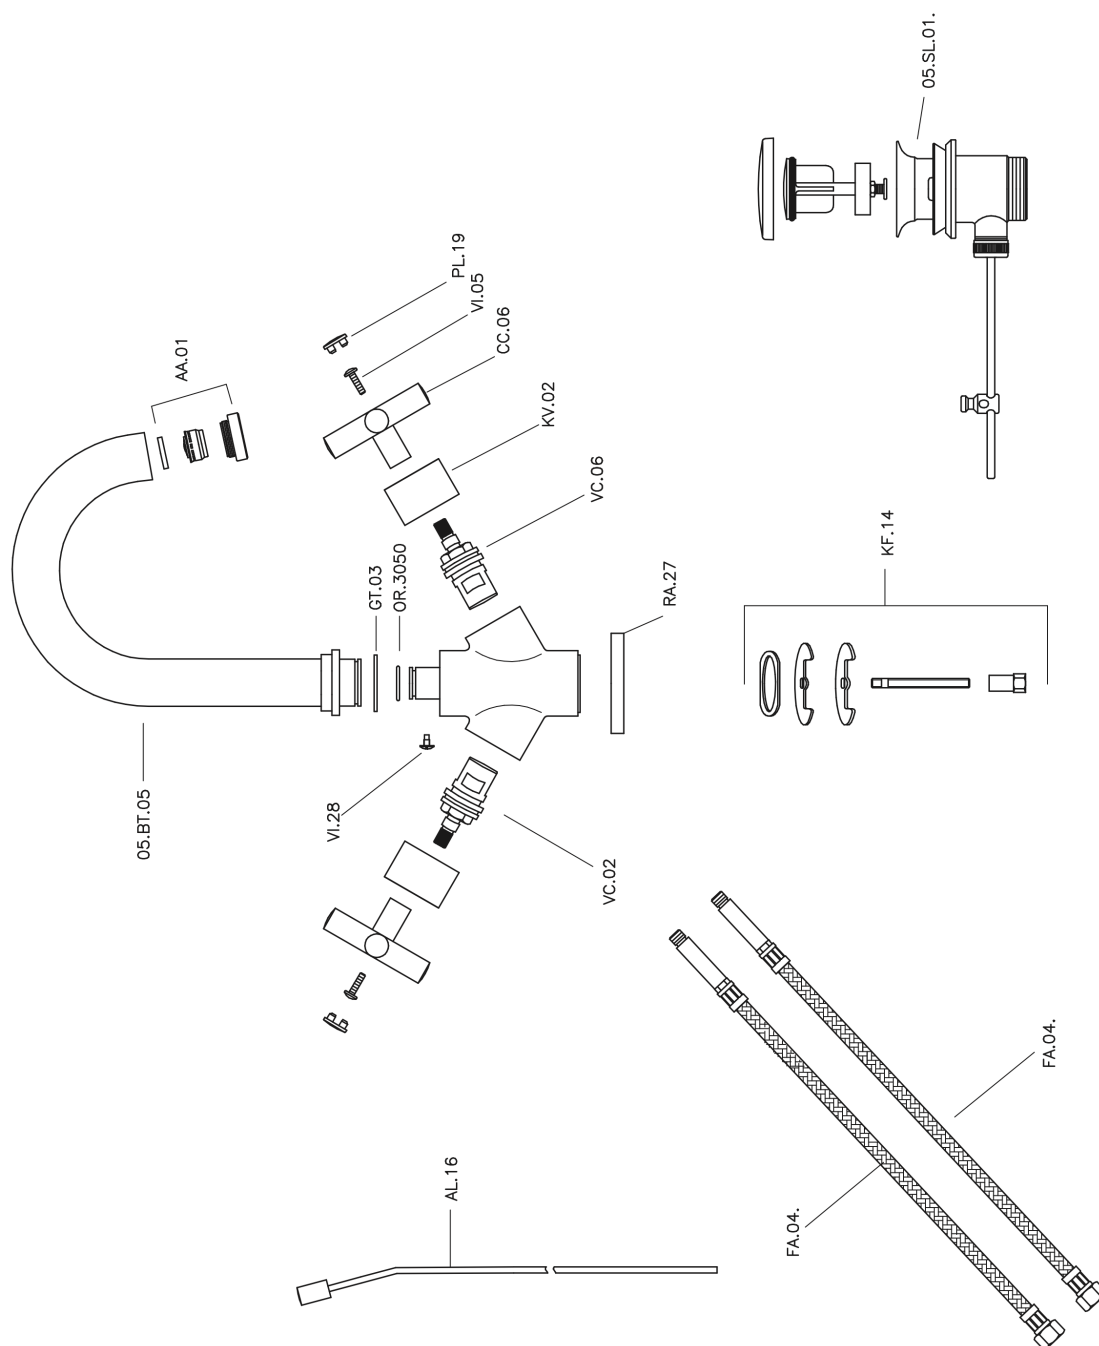

Washbasin mixer SUITE_SU000510

SU000510

<https://en.huberitalia.com/washbasin-mixer-suite-su000510>

2026-04-07