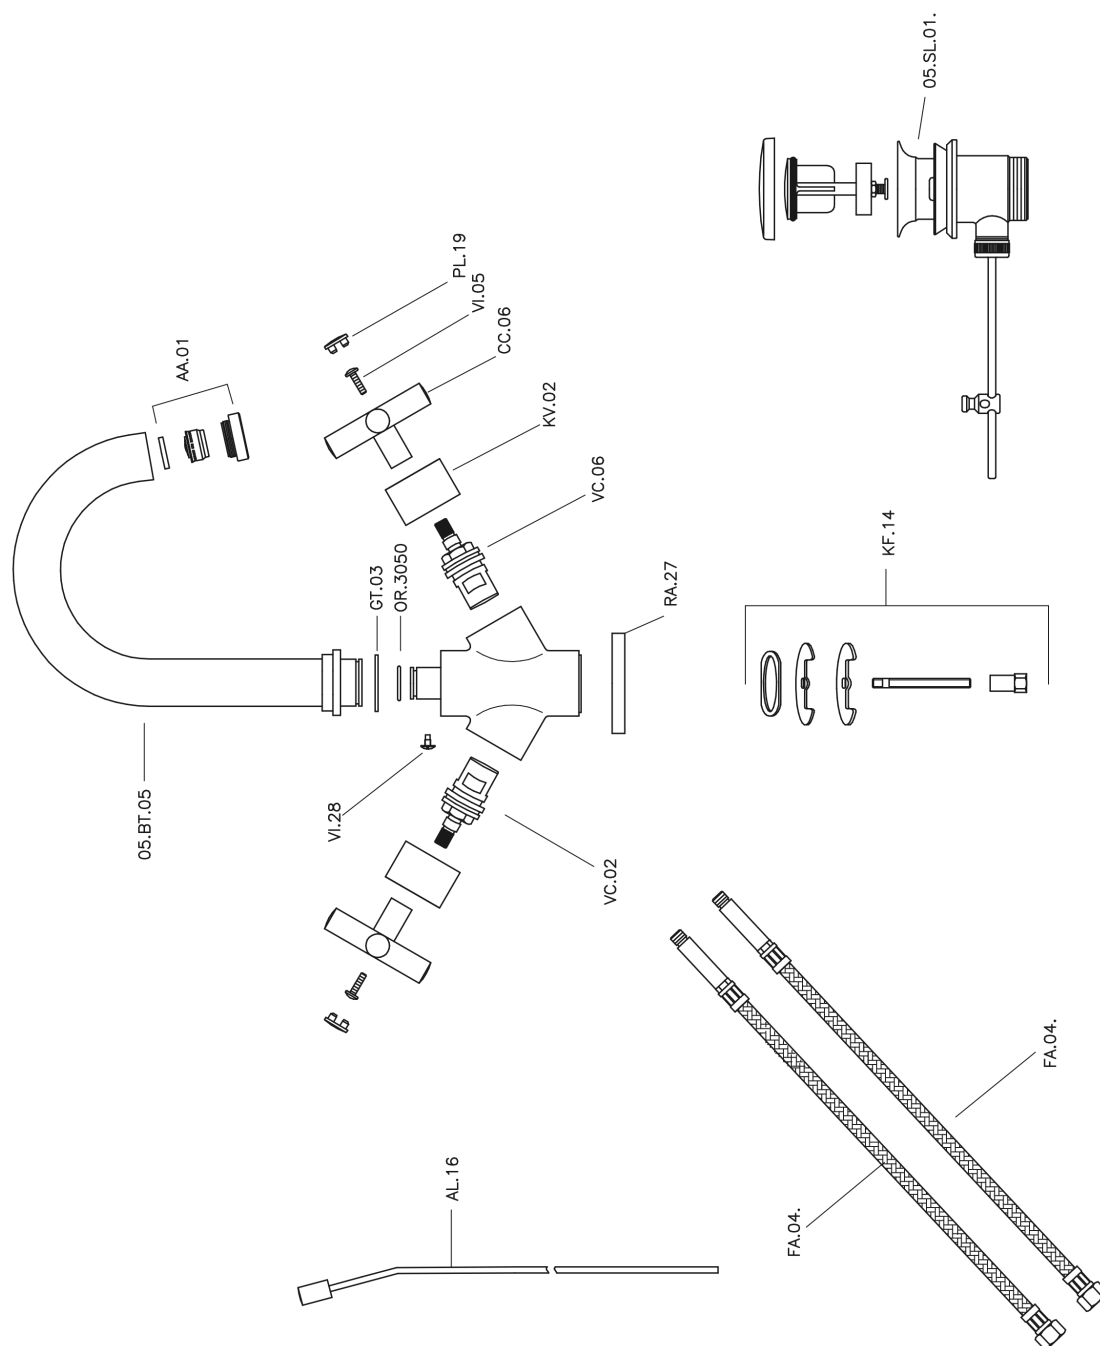

Washbasin mixer SUITE_SU000510

SU000510

<https://en.huberitalia.com/washbasin-mixer-suite-su000510>

2026-06-10