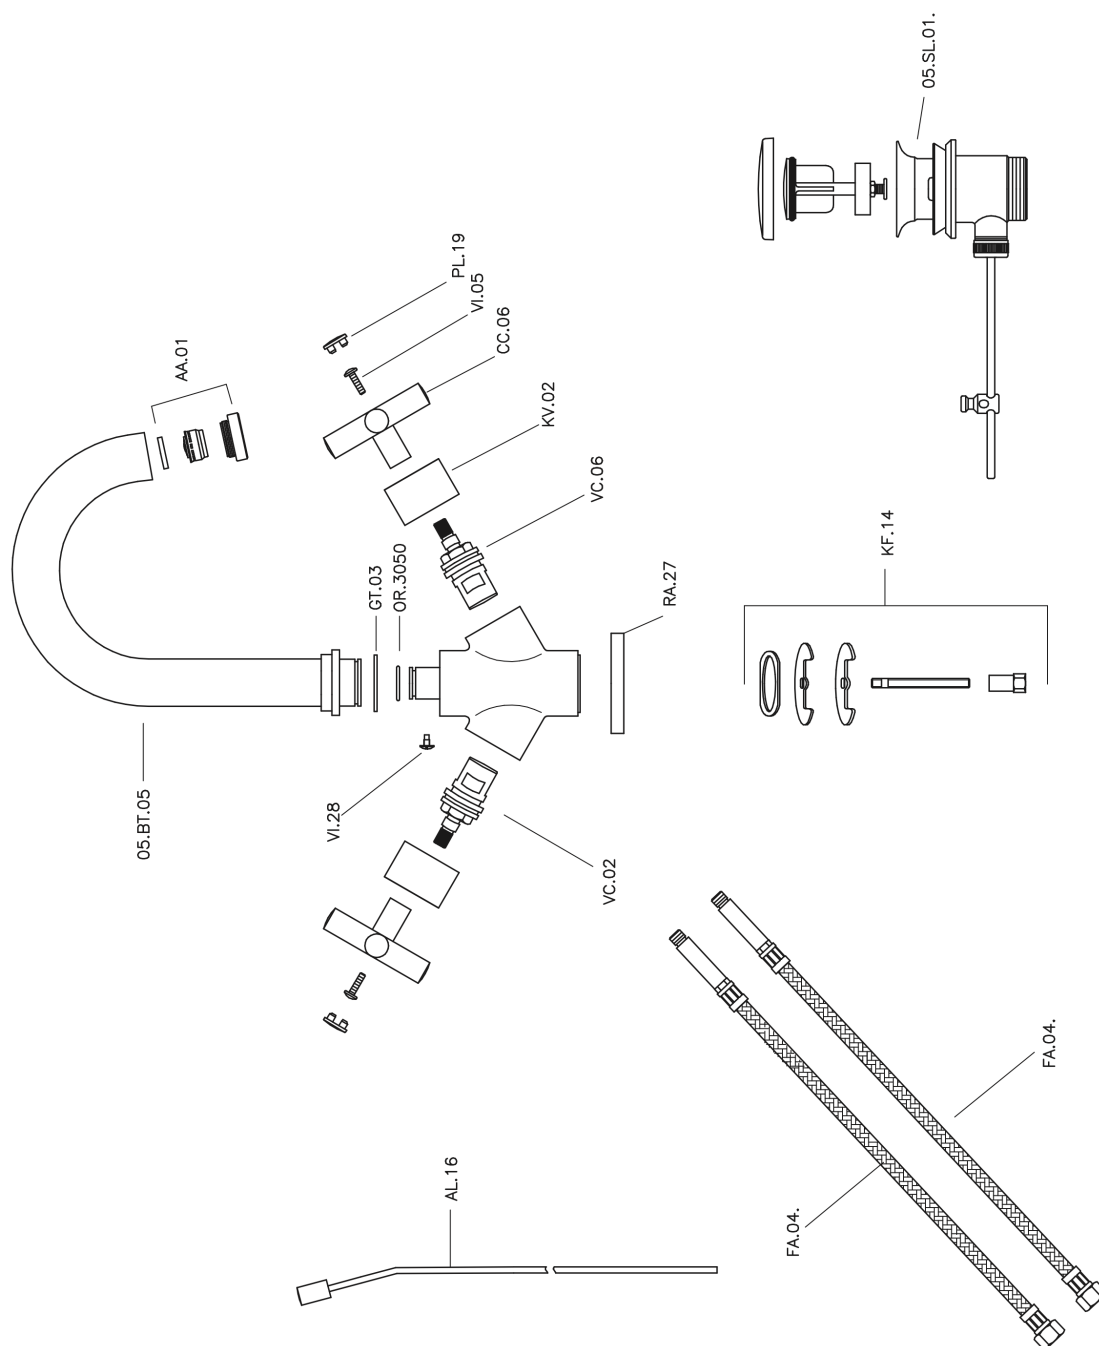

Washbasin mixer SUITE_SU000510

MODEL **SU000510**

Washbasin mixer, with 1"1/4 automatic pop up waste, G.3/8" stainless steel flexible hoses

AVAILABLE FINISHINGS

-  **21** 21 Chrome
-  **40** 40 Matt Black
-  **2F** 2F Brushed Nickel
-  **2W** 2W Brushed Gold

CHARACTERISTICS

Washbasin mixer SUITE_SU000510

SU000510

<https://en.huberitalia.com/washbasin-mixer-suite-su000510>

2026-06-26