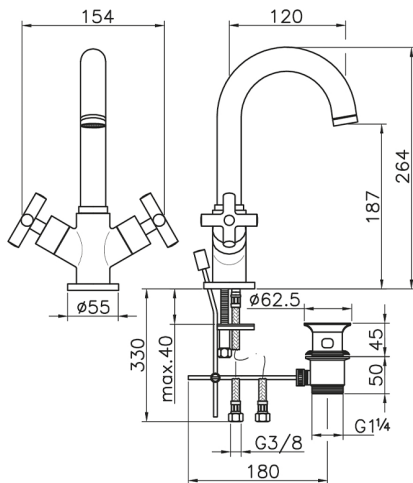

Washbasin mixer SUITE_SU000510

MODEL **SU000510**

Washbasin mixer, with 1"1/4 automatic pop up waste, G.3/8" stainless steel flexible hoses

AVAILABLE FINISHINGS

-  **21** 21 Chrome
-  **40** 40 Matt Black
-  **2F** 2F Brushed Nickel
-  **2W** 2W Brushed Gold

CHARACTERISTICS

Washbasin mixer SUITE_SU000510

SU000510

<https://en.huberitalia.com/washbasin-mixer-suite-su000510>

2026-06-26