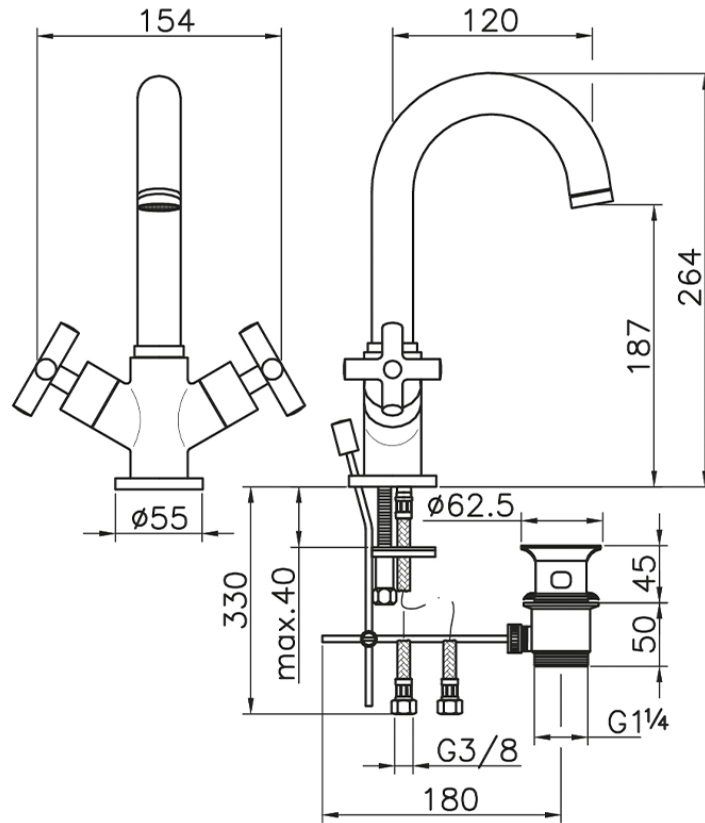

Washbasin mixer SUITE_SU000510

SU000510

<https://en.huberitalia.com/washbasin-mixer-suite-su000510>

2026-06-13