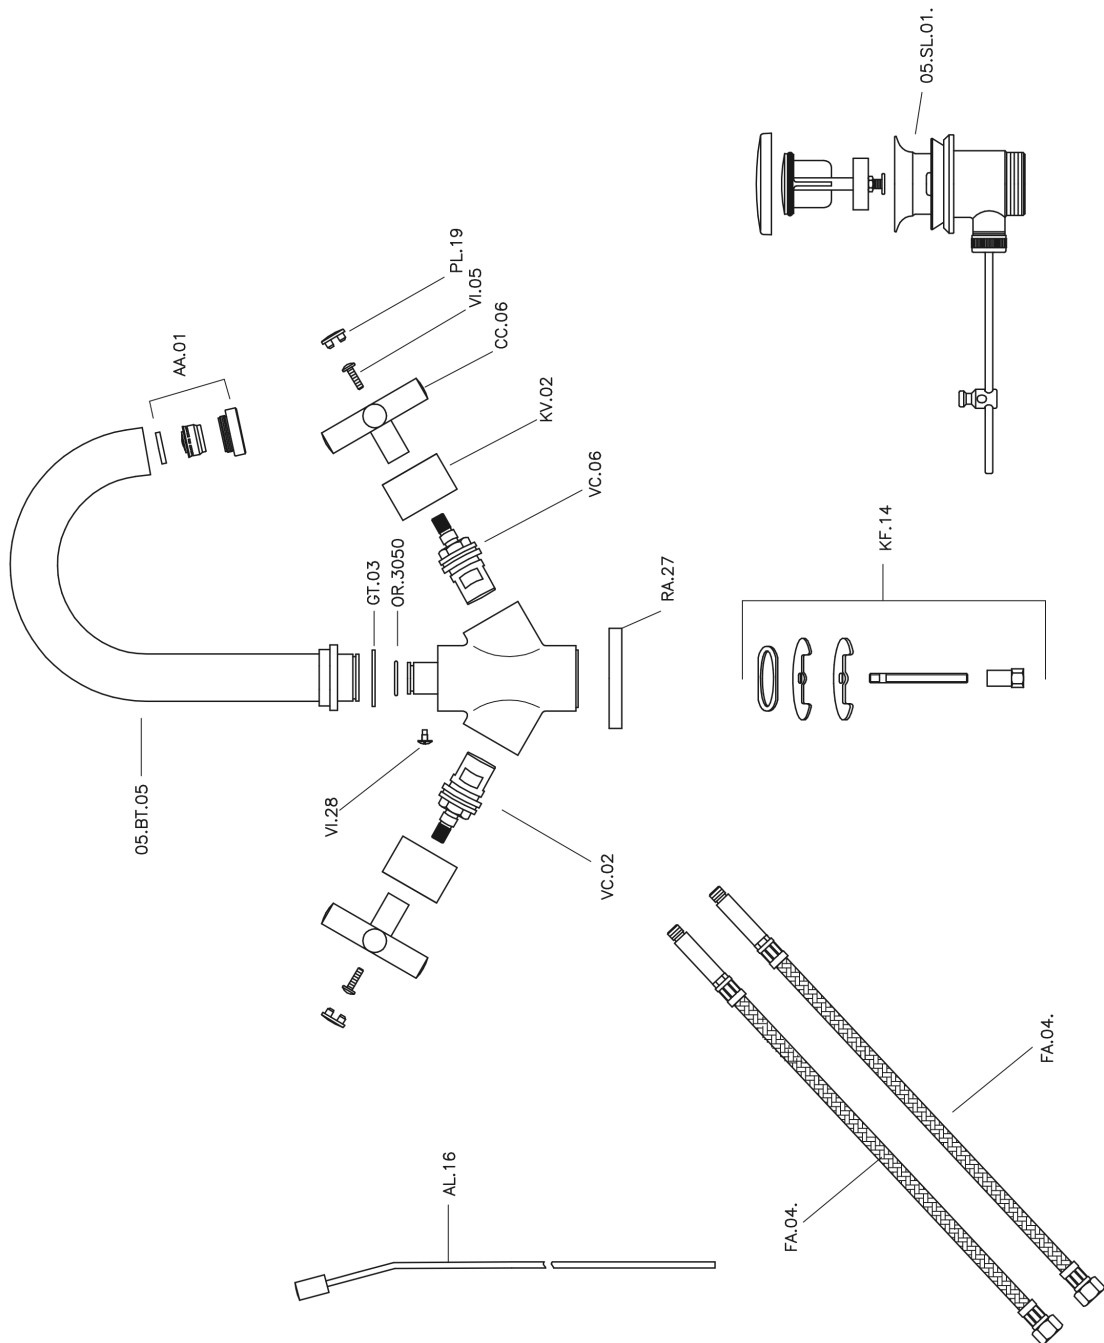

Washbasin mixer SUITE_SU000510

MODEL **SU000510**

Washbasin mixer, with 1"1/4 automatic pop up waste, G.3/8" stainless steel flexible hoses

AVAILABLE FINISHINGS

-  **21** 21 Chrome
-  **40** 40 Matt Black
-  **2F** 2F Brushed Nickel
-  **2W** 2W Brushed Gold

CHARACTERISTICS

Washbasin mixer SUITE_SU000510

SU000510

<https://en.huberitalia.com/washbasin-mixer-suite-su000510>

2026-06-10