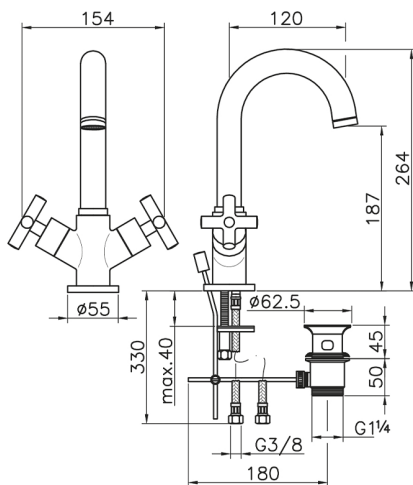

Washbasin mixer SUITE_SU000510

MODEL **SU000510**

Washbasin mixer, with 1"1/4 automatic pop up waste, G.3/8" stainless steel flexible hoses

AVAILABLE FINISHINGS

-  **21** 21 Chrome
-  **40** 40 Matt Black
-  **2F** 2F Brushed Nickel
-  **2W** 2W Brushed Gold

CHARACTERISTICS

Washbasin mixer SUITE_SU000510

SU000510

<https://en.huberitalia.com/washbasin-mixer-suite-su000510>

2026-06-10