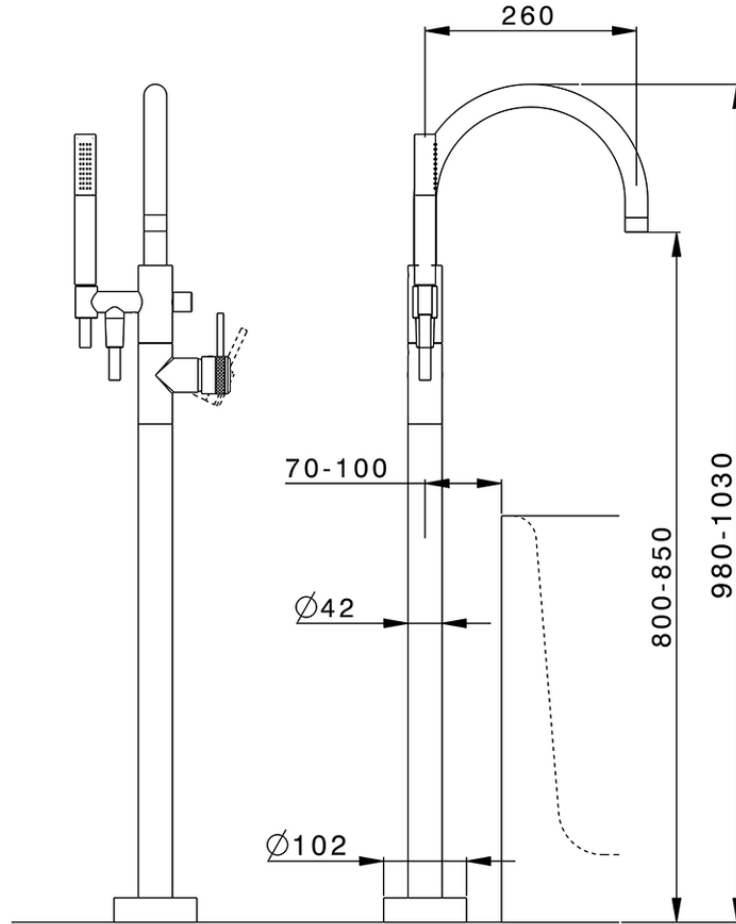

## Exposed part for single-lever bath shower mixer CHRONOS\_CR014200

CR014200

<https://en.huberitalia.com/exposed-part-for-single-lever-bath-shower-mixer-chronos-cr014200>

ZB004510

<https://en.huberitalia.com/concealed-part-single-lever-free-standing-concealed-zb004510>