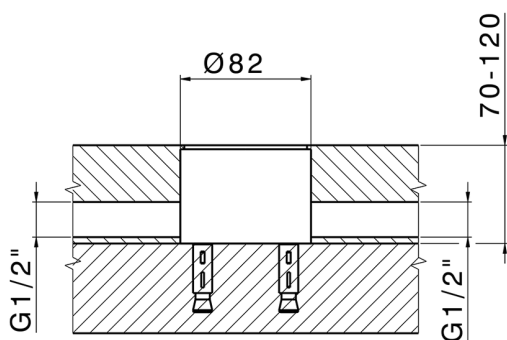

Exposed part for single-lever bath shower mixer CHRONOS_CR014200

MODEL **CR014200**

Exposed part for single-lever bath shower mixer,handshower holder on column,Brass D.24mm minimalistic one spray handshower,150 cm smooth SUPREME Flexible Hose,without concealed part (for item ZB004510)

Concealed part single lever free-standing CONCEALED_ZB004510

MODEL **ZB004510**

Floor mounted concealed part, for free-standing mixer

AVAILABLE FINISHINGS

04 04 Without finishing

CHARACTERISTICS

Installation	Concealed
Concealed	1