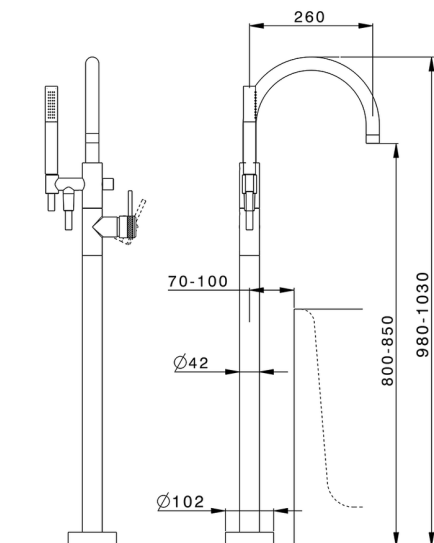

Exposed part for single-lever bath shower mixer CHRONOS_CR014200

MODEL **CR014200**

Exposed part for single-lever bath shower mixer,handshower holder on column,Brass D.24mm minimalistic one spray handshower,150 cm smooth SUPREME Flexible Hose,without concealed part (for item ZB004510)

AVAILABLE FINISHINGS

-  **21** 21 Chrome
-  **2F** 2F Brushed Nickel
-  **2Q** 2Q Black Titanium

CHARACTERISTICS

- Cartridge Spare Parts **ZZ95409000**
- 35 mm Cartridge**
- Installation **Concealed**
- Required concealed parts **ZB004510**

EcoStop

EcoStop feature limits water flow to approximately 50% of maximum output with one point of resistance on setting. Push slightly past the middle stop only when full water output is required. This will save water up to 50%.

Concealed part single lever free-standing CONCEALED_ZB004510

MODEL **ZB004510**

Floor mounted concealed part, for free-standing mixer

AVAILABLE FINISHINGS

04 04 Without finishing

CHARACTERISTICS

Installation	Concealed
Concealed	1