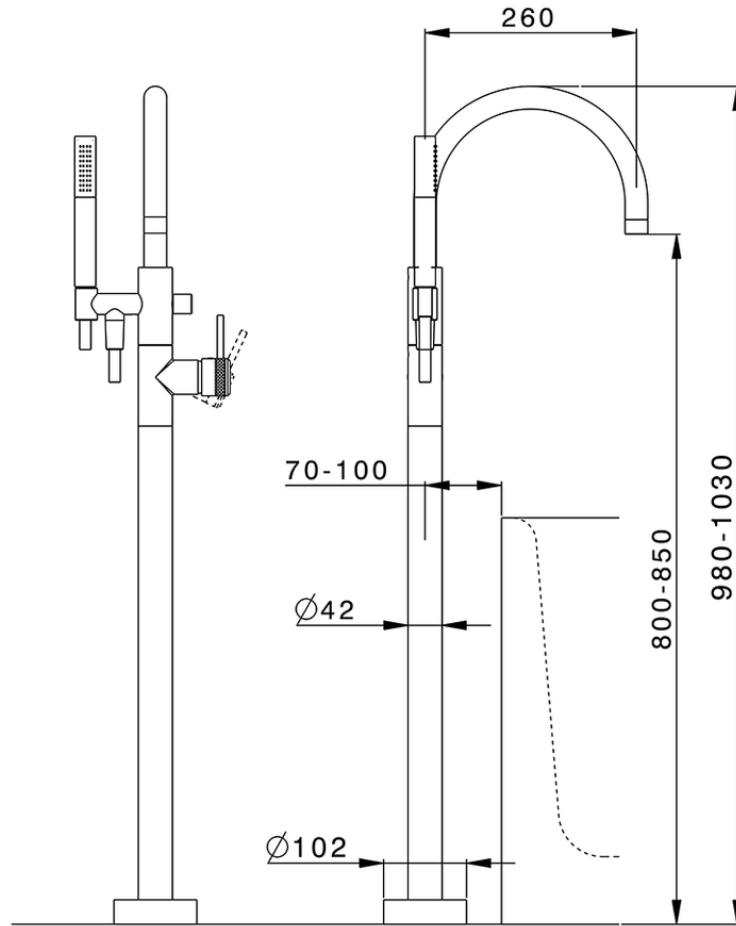

## Exposed part for single-lever bath shower mixer CHRONOS\_CR014200

CR014200

<https://en.huberitalia.com/exposed-part-for-single-lever-bath-shower-mixer-chronos-cr014200>

ZB004510

<https://en.huberitalia.com/concealed-part-single-lever-free-standing-concealed-zb004510>