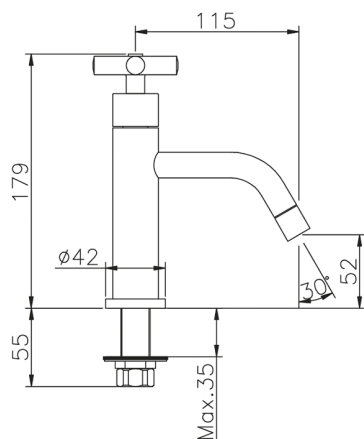

Pillar tap SUITE_SU000900

MODEL **SU000900**

Pillar tap, without waste

AVAILABLE FINISHINGS

-  **21** 21 Chrome
-  **40** 40 Matt Black
-  **2F** 2F Brushed Nickel
-  **2W** 2W Brushed Gold

CHARACTERISTICS