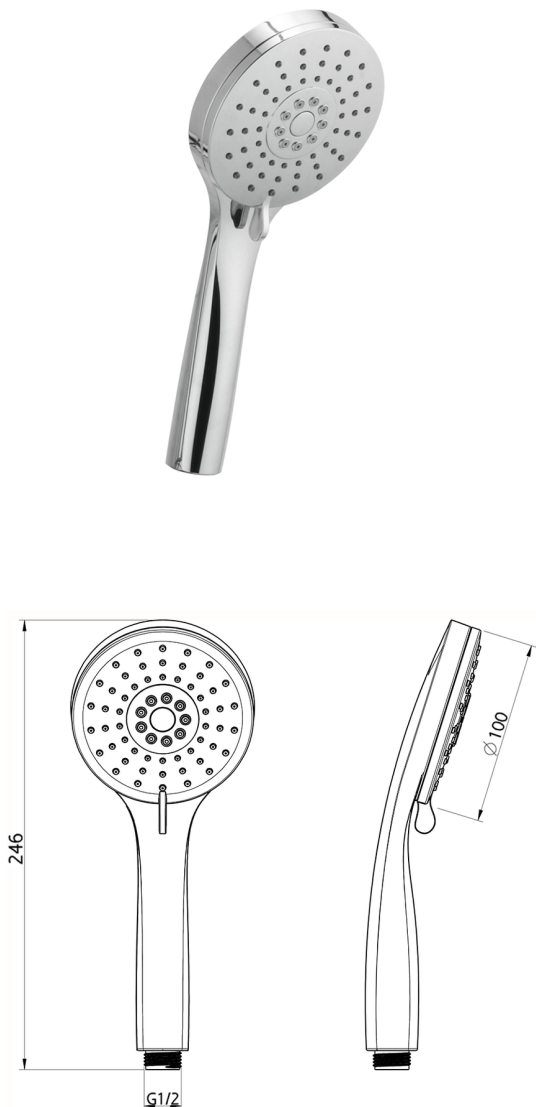

Handshower SHOWER_SS014420

MODEL **SS014420**

Handshower, 3 sprays D.100 mm ABS

AVAILABLE FINISHINGS

- **21** 21 Chrome
- **40** 40 Matt Black
- **2B** 2B Polished Nickel
- **2F** 2F Brushed Nickel
- **4Q** 4Q Matt White
- **26** 26 Old Copper
- **2W** 2W Brushed Gold

CHARACTERISTICS

2024-11-21