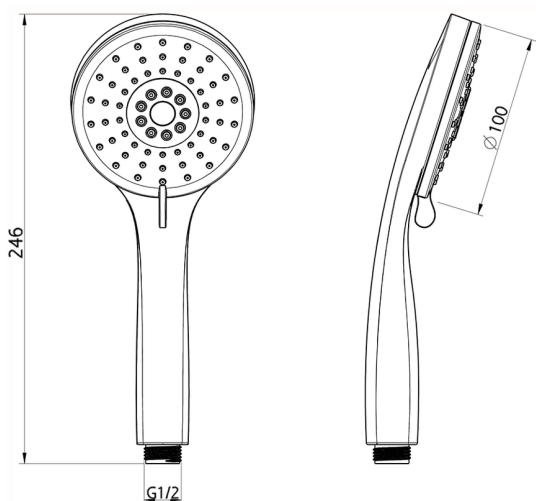

Handshower SHOWER_SS014420

MODEL **SS014420**

Handshower, 3 sprays D.100 mm ABS

AVAILABLE FINISHINGS

- **21** 21 Chrome
- **40** 40 Matt Black
- **2B** 2B Polished Nickel
- **2F** 2F Brushed Nickel
- **4Q** 4Q Matt White
- **26** 26 Old Copper
- **2W** 2W Brushed Gold

CHARACTERISTICS

2024-11-23