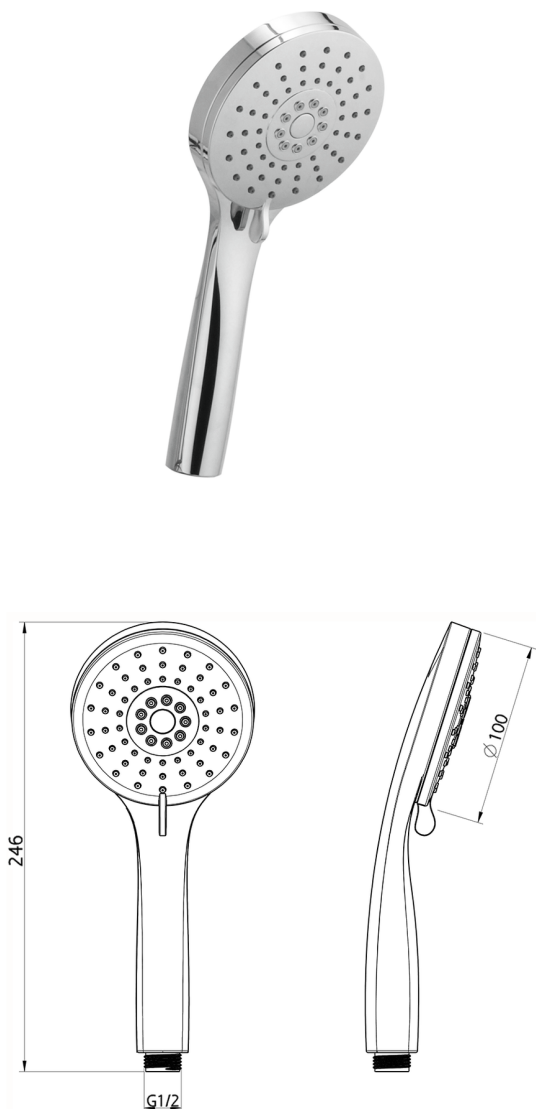

Handshower SHOWER_SS014420

MODEL **SS014420**

Handshower, 3 sprays D.100 mm ABS

AVAILABLE FINISHINGS

- **21** 21 Chrome
- **40** 40 Matt Black
- **2B** 2B Polished Nickel
- **2F** 2F Brushed Nickel
- **4Q** 4Q Matt White
- **26** 26 Old Copper
- **2W** 2W Brushed Gold

CHARACTERISTICS

2024-11-21