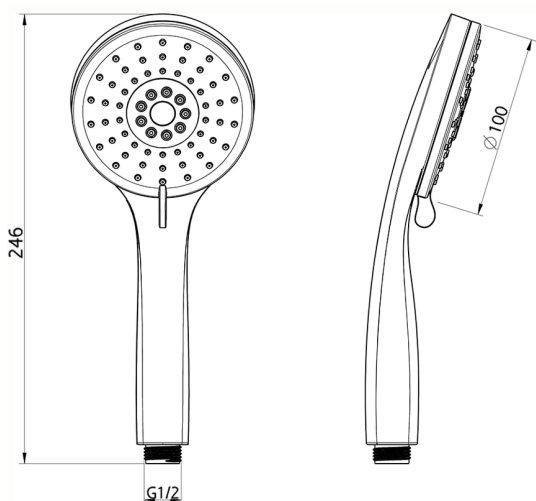

Handshower SHOWER_SS014420

MODEL **SS014420**

Handshower, 3 sprays D.100 mm ABS

AVAILABLE FINISHINGS

- **21** 21 Chrome
- **40** 40 Matt Black
- **2B** 2B Polished Nickel
- **2F** 2F Brushed Nickel
- **4Q** 4Q Matt White
- **26** 26 Old Copper
- **2W** 2W Brushed Gold

CHARACTERISTICS

2024-11-27