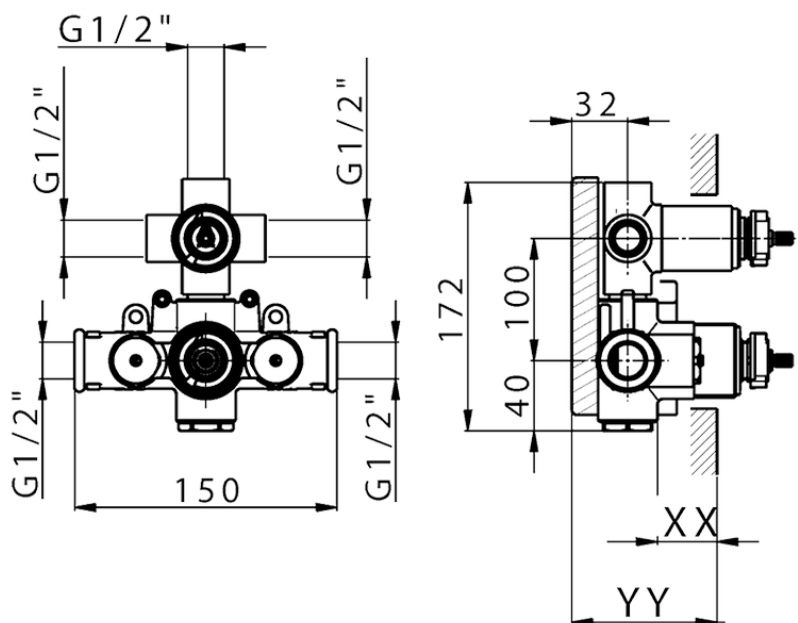

## Concealed thermostatic shower mixer, 3-outlet CONCEALED\_ZB019200

Piastra/Plate/Plaque/Platte/Placa

2-3mm: XX 25-40 YY 76-91

10mm: XX 21-34 YY 70-83