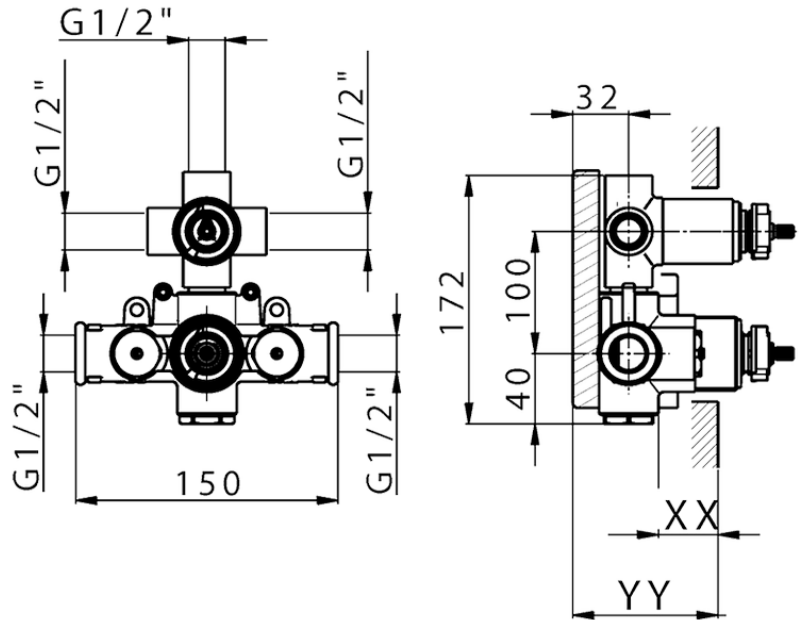

## Concealed thermostatic shower mixer, 3-outlet CONCEALED\_ZB019200

Piastra/Plate/Plaque/Platte/Placa  
 2-3mm: XX 25-40 YY 76-91  
 10mm: XX 21-34 YY 70-83

ZB019200

<https://en.huberitalia.com/concealed-thermostatic-shower-mixer-3-outlet-concealed-zb019200>