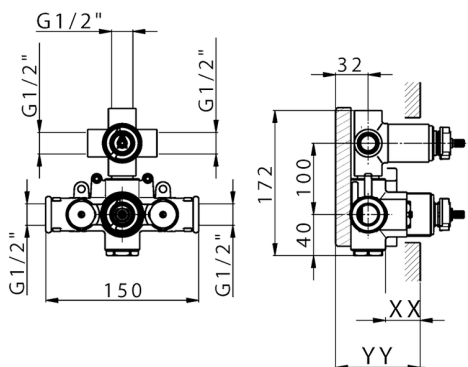

## Concealed thermostatic shower mixer, 3-outlet CONCEALED\_ZB019200

MODEL **ZB019200**

Concealed thermostatic shower mixer, 3-outlet, with 1/2" 2-outlet deviatstop cartridge, without trim kit

AVAILABLE FINISHINGS

**04** 04 Without finishing

CHARACTERISTICS

Installation **Concealed**

Cartridge Spare Parts **24.04A.PP**

**8x20 Plus P Thermostatic Valve**

Concealed **1**

Piastra/Plate/Plaque/Platte/Placa

2-3mm: XX 25-40 YY 76-91

10mm: XX 21-34 YY 70-83