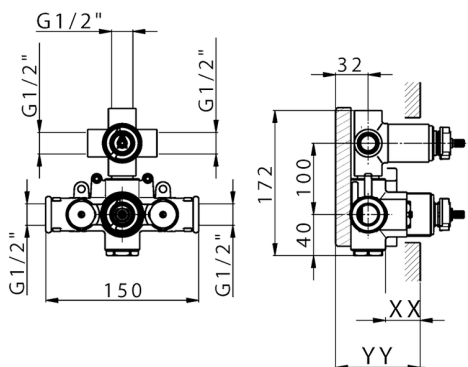

Concealed thermostatic shower mixer, 3-outlet CONCEALED_ZB019200

MODEL **ZB019200**

Concealed thermostatic shower mixer, 3-outlet, with 1/2" 2-outlet deviatstop cartridge, without trim kit

AVAILABLE FINISHINGS

04 04 Without finishing

CHARACTERISTICS

Installation **Concealed**

Cartridge Spare Parts **24.04A.PP**

8x20 Plus P Thermostatic Valve

Concealed **1**

Piastra/Plate/Plaque/Platte/Placa

2-3mm: XX 25-40 YY 76-91