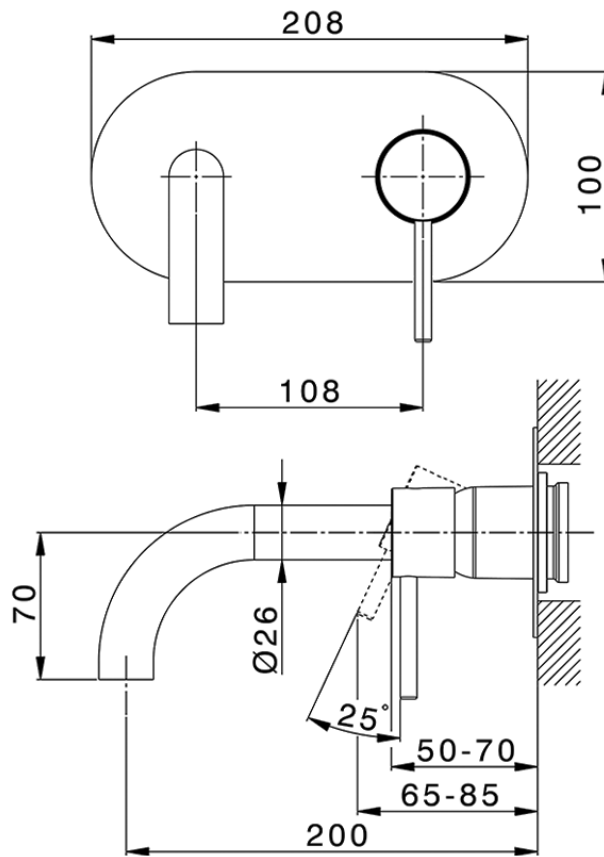

Exposed part for single lever washbasin valve NUOVA KIRUNA_K2005510

K2005510

<https://en.huberitalia.com/exposed-part-for-single-lever-washbasin-valve-nuova-kiruna-k2005510>

Piastra/Plate/Plaque/Platte/Placa

2-3mm: XX 56-76

10mm: XX 48-68