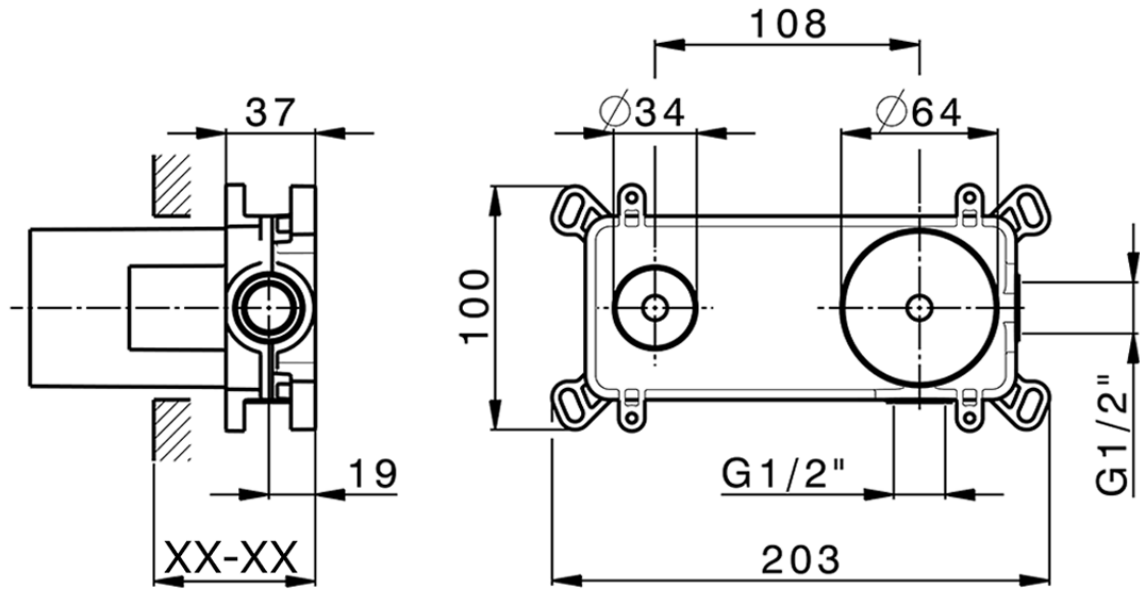

Exposed part for single lever washbasin valve NUOVA KIRUNA_K2005510

K2005510

<https://en.huberitalia.com/exposed-part-for-single-lever-washbasin-valve-nuova-kiruna-k2005510>

Piastra/Plate/Plaque/Platte/Placa

2-3mm: XX 56-76

10mm: XX 48-68