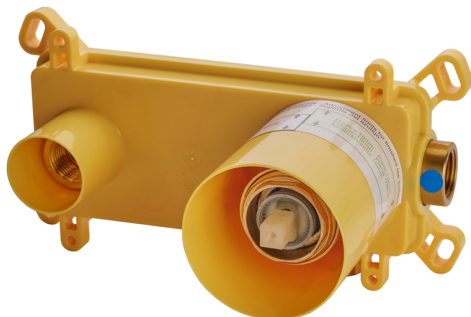

Exposed part for single lever washbasin valve NUOVA KIRUNA_K2005510

MODEL **K2005510**

Exposed part for single lever basin mixer, without concealed part, spout L.200 mm, for item Easy-Box ZB002450 and art.ZB025510

AVAILABLE FINISHINGS

-  **21** 21 Chrome
-  **26** 26 Old Copper
-  **2F** 2F Brushed Nickel
-  **2W** 2W Brushed Gold
-  **40** 40 Matt Black
-  **4Q** 4Q Matt White

CHARACTERISTICS

Installation **Concealed**

Required concealed parts **ZB002450**

Concealed single lever washbasin mixer Easy-Box CONCEALED_ZB002450

MODEL **ZB002450**

Concealed single lever washbasin mixer
Easy-Box, with protection guard box, without trim kit

AVAILABLE FINISHINGS

CHARACTERISTICS

Concealed **1**
Cartridge Spare Parts **ZZ95409000**
35 mm Cartridge

Piastra/Plate/Plaque/Platte/Placa

2-3mm: XX 56-76

10mm: XX 48-68

EcoStop

EcoStop feature limits water flow to approximately 50% of maximum output with one point of resistance on setting. Push slightly past the middle stop only when full water output is required. This will save water up to 50%.