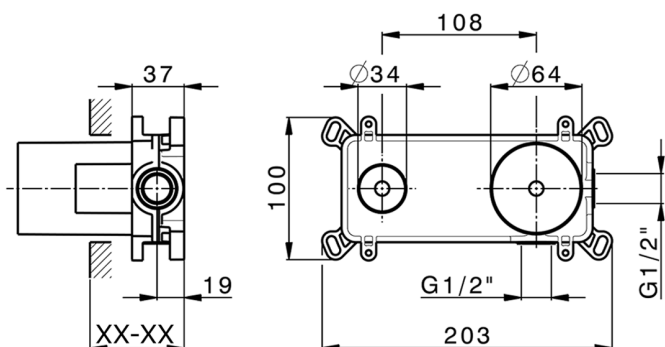

Exposed part for single lever washbasin valve NUOVA KIRUNA_K2005510

MODEL **K2005510**

Exposed part for single lever basin mixer, without concealed part, spout L.200 mm, for item Easy-Box ZB002450 and art.ZB025510

Required concealed parts **ZB002450**

Concealed single lever washbasin mixer Easy-Box CONCEALED_ZB002450

MODEL **ZB002450**

Concealed single lever washbasin mixer
Easy-Box, with protection guard box, without trim kit

AVAILABLE FINISHINGS

CHARACTERISTICS

Concealed **1**
Cartridge Spare Parts **ZZ95409000**
35 mm Cartridge

Piastra/Plate/Plaque/Platte/Placa

2-3mm: XX 56-76

10mm: XX 48-68

EcoStop

EcoStop feature limits water flow to approximately 50% of maximum output with one point of resistance on setting. Push slightly past the middle stop only when full water output is required. This will save water up to 50%.