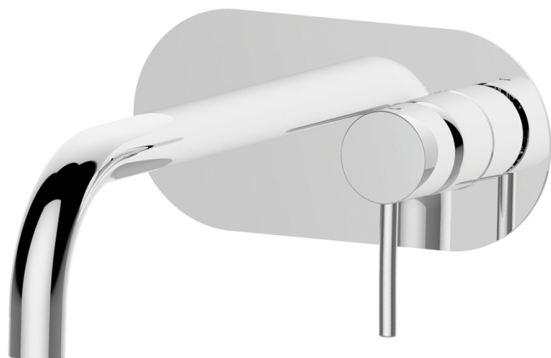

Exposed part for single lever washbasin valve NUOVA KIRUNA_K2005510

MODEL **K2005510**

Exposed part for single lever basin mixer, without concealed part, spout L.200 mm, for item Easy-Box ZB002450 and art.ZB025510

AVAILABLE FINISHINGS

-  **21** 21 Chrome
-  **26** 26 Old Copper
-  **2F** 2F Brushed Nickel
-  **2W** 2W Brushed Gold
-  **40** 40 Matt Black
-  **4Q** 4Q Matt White

CHARACTERISTICS

Installation **Concealed**

Required concealed parts **ZB002450**

Concealed single lever washbasin mixer Easy-Box CONCEALED_ZB002450

MODEL **ZB002450**

Concealed single lever washbasin mixer
Easy-Box, with protection guard box, without trim kit

AVAILABLE FINISHINGS

CHARACTERISTICS

Concealed **1**
Cartridge Spare Parts **ZZ95409000**
35 mm Cartridge

Piastra/Plate/Plaque/Platte/Placa

2-3mm: XX 56-76

10mm: XX 48-68

EcoStop

EcoStop feature limits water flow to approximately 50% of maximum output with one point of resistance on setting. Push slightly past the middle stop only when full water output is required. This will save water up to 50%.