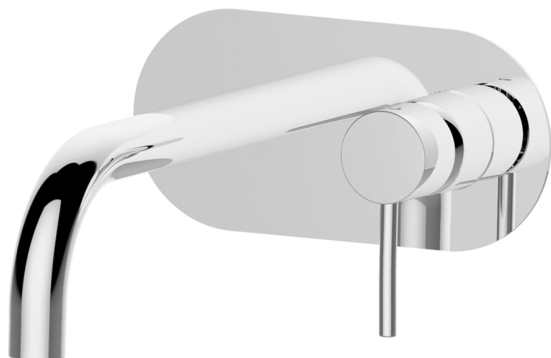

## Exposed part for single lever washbasin valve NUOVA KIRUNA\_K2005510

MODEL **K2005510**

Exposed part for single lever basin mixer, without concealed part, spout L.200 mm, for item Easy-Box ZB002450 and art. ZB025510

### AVAILABLE FINISHINGS

-  **21** 21 Chrome
-  **26** 26 Old Copper
-  **2F** 2F Brushed Nickel
-  **2W** 2W Brushed Gold
-  **40** 40 Matt Black
-  **4Q** 4Q Matt White

## Concealed single lever washbasin mixer Easy-Box CONCEALED\_ZB002450

MODEL **ZB002450**

Concealed single lever washbasin mixer  
Easy-Box, with protection guard box, without trim kit

AVAILABLE FINISHINGS

CHARACTERISTICS

Concealed **1**  
Cartridge Spare Parts **ZZ95409000**  
**35 mm Cartridge**

Piastra/Plate/Plaque/Platte/Placa

2-3mm: XX 56-76

10mm: XX 48-68