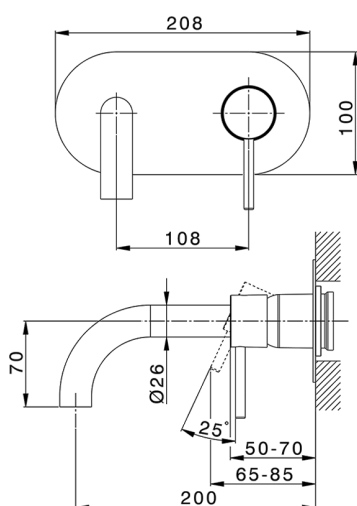

CHARACTERISTICS

Installation **Concealed**

Required concealed parts **ZB002450**