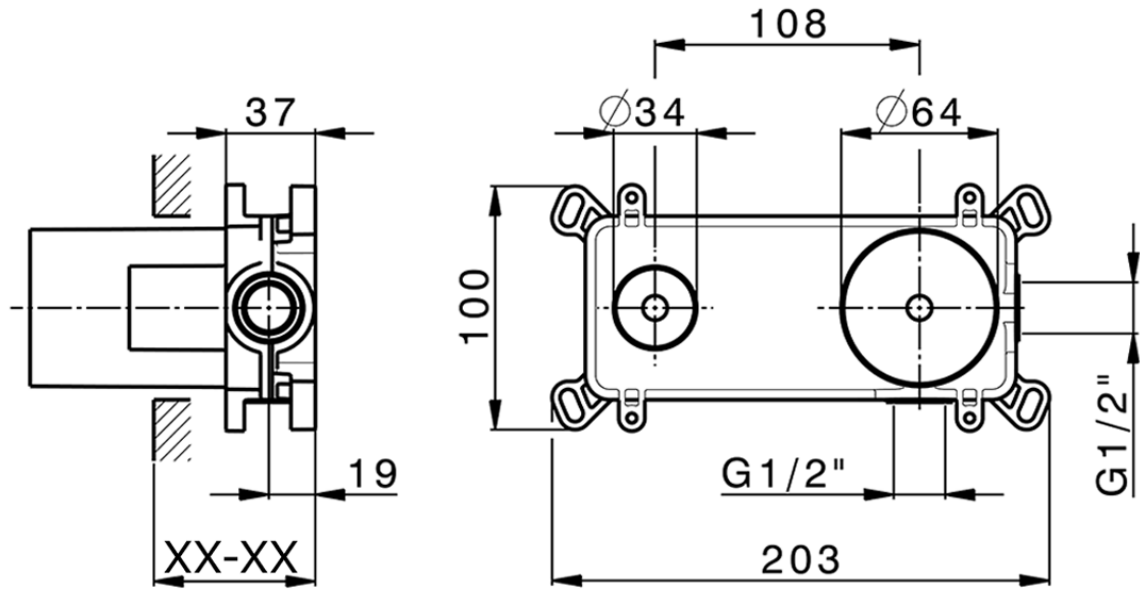

## Exposed part for single lever washbasin valve NUOVA KIRUNA\_K2005510

K2005510

<https://en.huberitalia.com/exposed-part-for-single-lever-washbasin-valve-nuova-kiruna-k2005510>

Piastra/Plate/Plaque/Platte/Placa

2-3mm: XX 56-76

10mm: XX 48-68