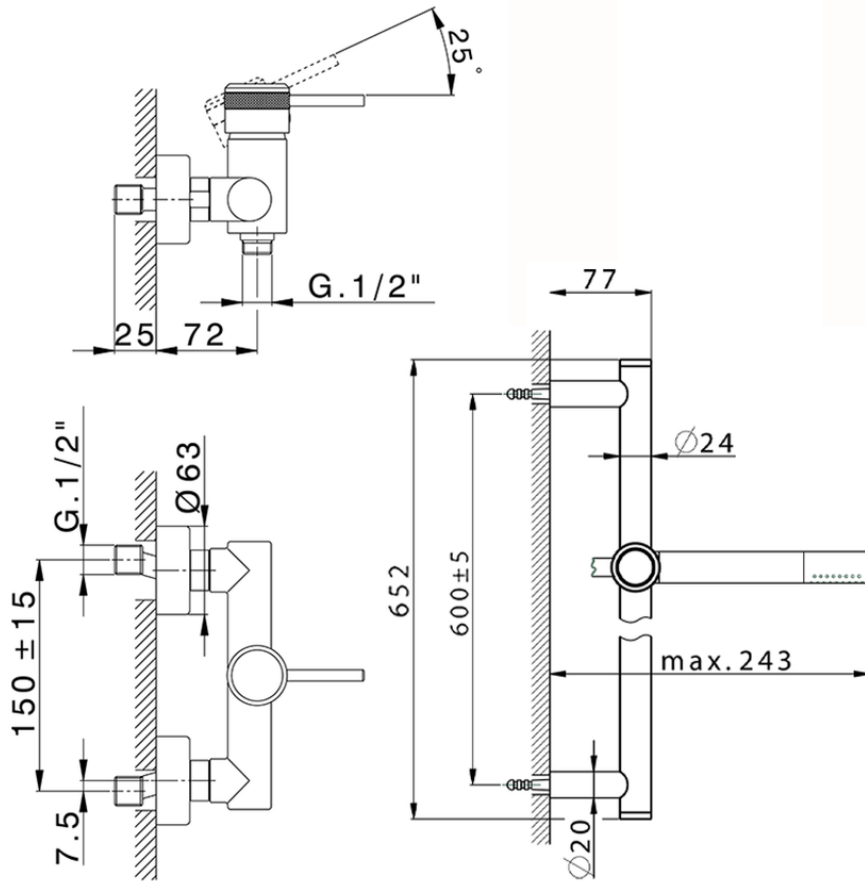

Single lever shower mixer, with shower set CHRONOS_CR000460

CR000460

<https://en.huberitalia.com/single-lever-shower-mixer-with-shower-set-chronos-cr000460>

2024-11-21