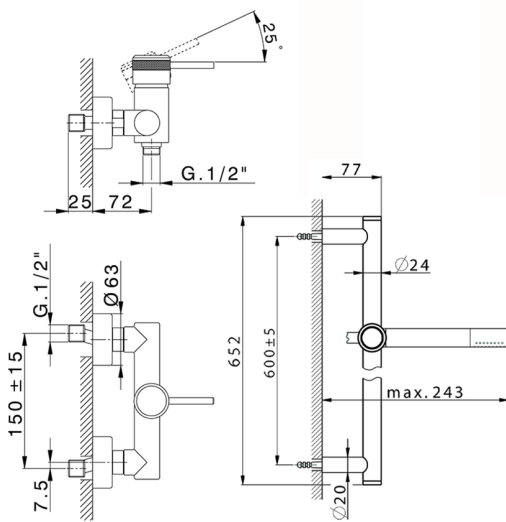

Single lever shower mixer, with shower set CHRONOS_CR000460

MODEL **CR000460**

Single lever shower mixer, with shower set, 60 cm slide rail kit with sliding bracket, Brass D.24mm minimalistic one spray handshower, 150 cm SUPREME smooth flexible hose

AVAILABLE FINISHINGS

-  **21** 21 Chrome
-  **2F** 2F Brushed Nickel
-  **2Q** 2Q Black Titanium

CHARACTERISTICS

Cartridge Spare Parts **ZZ95409000**

35 mm Cartridge

EcoStop

EcoStop feature limits water flow to approximately 50% of maximum output with one point of resistance on setting. Push slightly past the middle stop only when full water output is required. This will save water up to 50%.