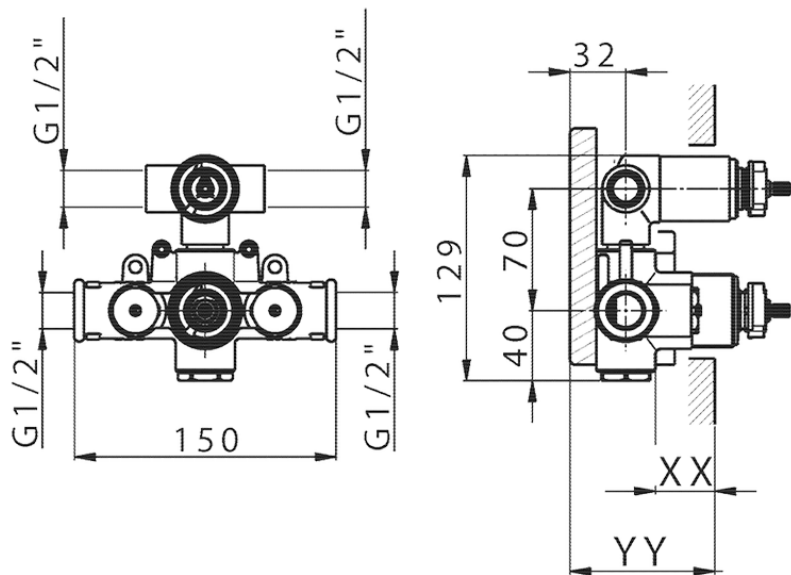

## Exposed part for con thermo shower valve, 2-outlet DADO\_DD018100

DD018100

<https://en.huberitalia.com/exposed-part-for-con-thermo-shower-valve-2-outlet-dado-dd018100>

## Piastra/Plate/Plaque/Platte/Placa

2-3mm: XX 25-40 YY 76-91

10 mm: XX 16-31 YY 65-80

ZB018101

<https://en.huberitalia.com/2-outlet-concealed-thermostatic-shower-valve-concealed-zb018101>

2024-11-27