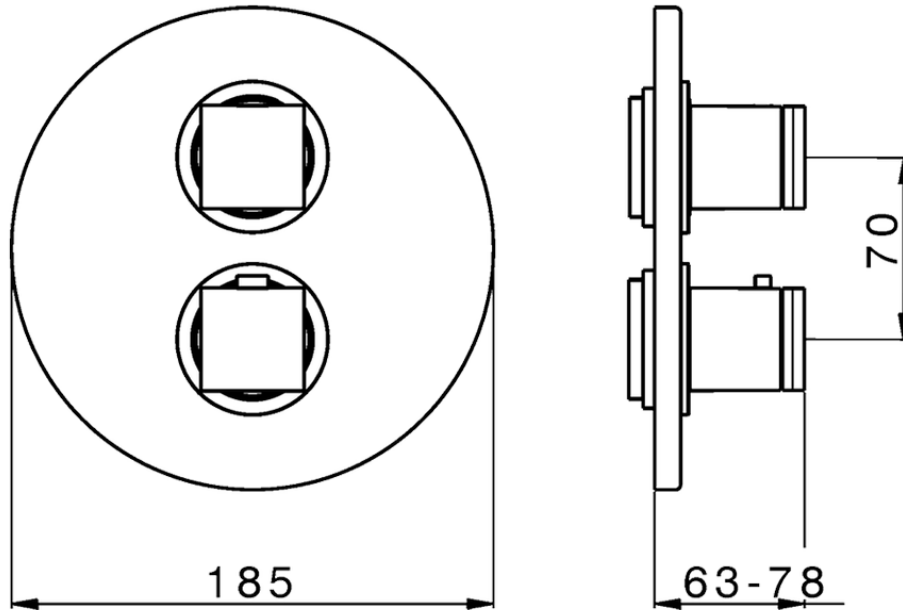

## Exposed part for con thermo shower valve, 2-outlet DADO\_DD018100

DD018100

<https://en.huberitalia.com/exposed-part-for-con-thermo-shower-valve-2-outlet-dado-dd018100>

## Piastra/Plate/Plaque/Platte/Placa

2-3mm: XX 25-40 YY 76-91

10 mm: XX 16-31 YY 65-80

ZB018101

<https://en.huberitalia.com/2-outlet-concealed-thermostatic-shower-valve-concealed-zb018101>

2024-11-27