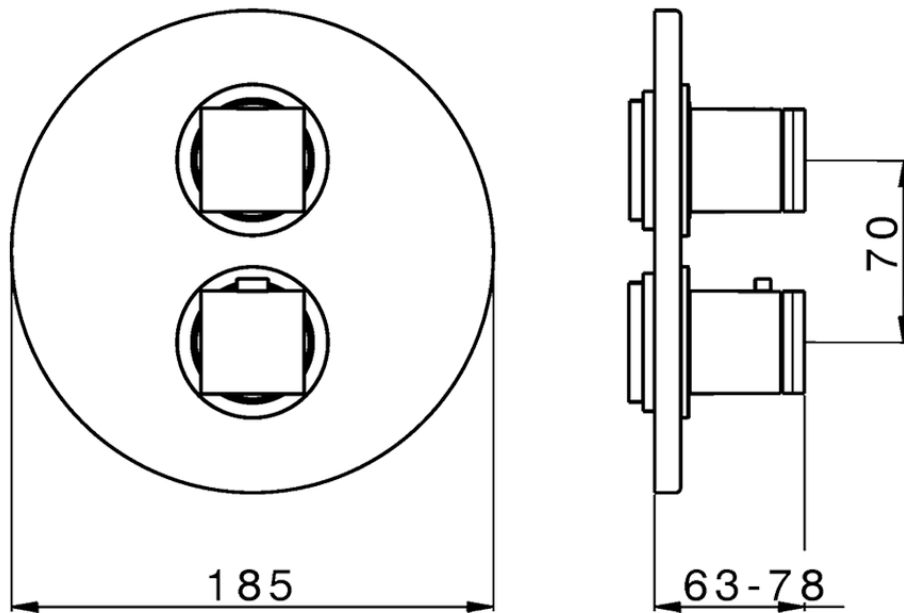

Exposed part for con thermo shower valve, 2-outlet DADO_DD018100

DD018100

<https://en.huberitalia.com/exposed-part-for-con-thermo-shower-valve-2-outlet-dado-dd018100>

Piastra/Plate/Plaque/Platte/Placa

2-3mm: XX 25-40 YY 76-91

10 mm: XX 16-31 YY 65-80

ZB018101

<https://en.huberitalia.com/2-outlet-concealed-thermostatic-shower-valve-concealed-zb018101>

2024-11-23