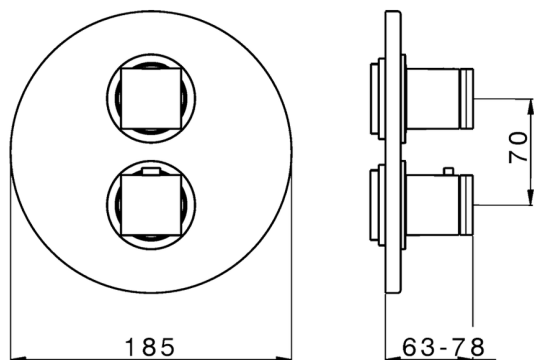

Exposed part for con thermo shower valve, 2-outlet DADO_DD018100

MODEL **DD018100**

Exposed part for 2-outlet thermostatic mixer, with 2 outlet diverter, without concealed part, for item ZB018101

AVAILABLE FINISHINGS

-  **21** 21 Chrome
-  **2B** 2B Polished Nickel
-  **2F** 2F Brushed Nickel
-  **40** 40 Matt Black
-  **4Q** 4Q Matt White

CHARACTERISTICS

Installation **Concealed**
 Required concealed parts **ZB018101**

Concealed **1**

Piastra/Plate/Plaque/Platte/Placa

2-3mm: XX 25-40 YY 76-91

10 mm: XX 16-31 YY 65-80

DeviaStop

The Huber Devia Stop technology allows to adjust the water flow and to direct it to the selected output point (overhead soaker, hand shower, etc).