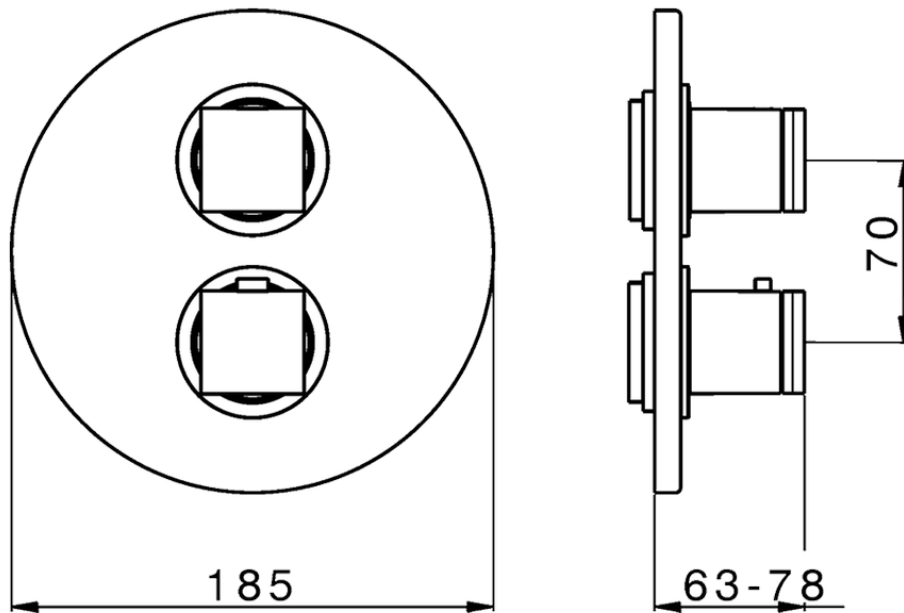

Exposed part for con thermo shower valve, 2-outlet DADO_DD018100

DD018100

<https://en.huberitalia.com/exposed-part-for-con-thermo-shower-valve-2-outlet-dado-dd018100>

Piastra/Plate/Plaque/Platte/Placa

2-3mm: XX 25-40 YY 76-91

10 mm: XX 16-31 YY 65-80

ZB018101

<https://en.huberitalia.com/2-outlet-concealed-thermostatic-shower-valve-concealed-zb018101>

2024-11-21