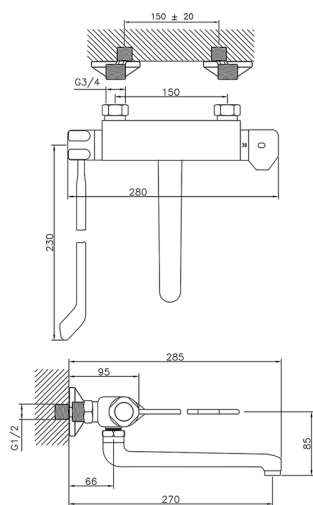

Thermostatic

The Huber thermostatic is your personal water manager, helping you to handle, control and save water and energy.

2024-11-15