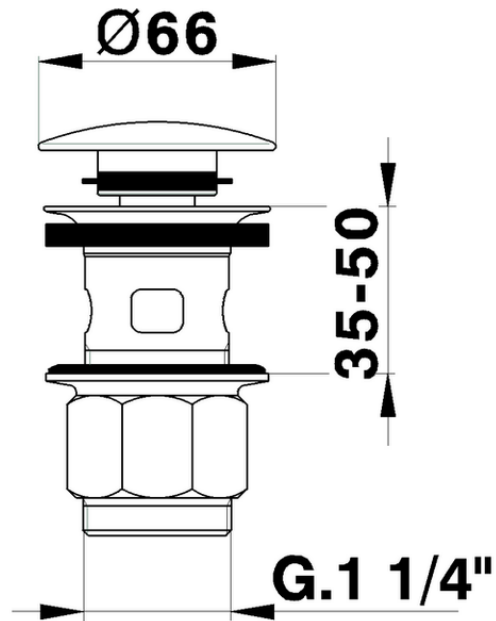

1"1/4 click clack drain for basin mixer COMPONENTS_ZB001620

ZB001620

<https://en.huberitalia.com/11-4-click-clack-drain-for-basin-mixer-components-zb001620>

2026-04-06