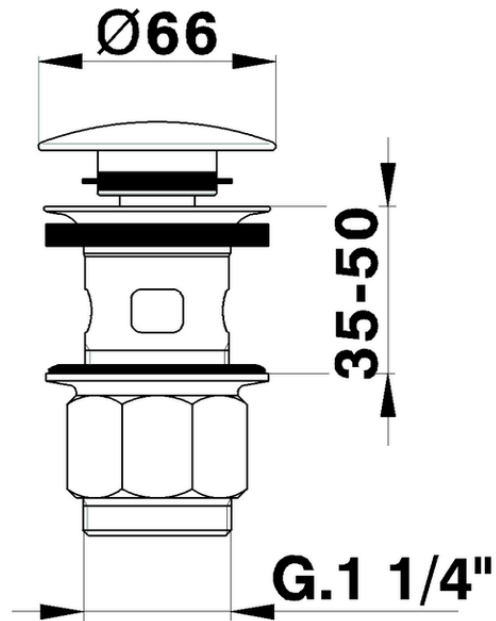

1"1/4 click clack drain for basin mixer COMPONENTS_ZB001620

ZB001620

<https://en.huberitalia.com/11-4-click-clack-drain-for-basin-mixer-components-zb001620>

2026-05-15