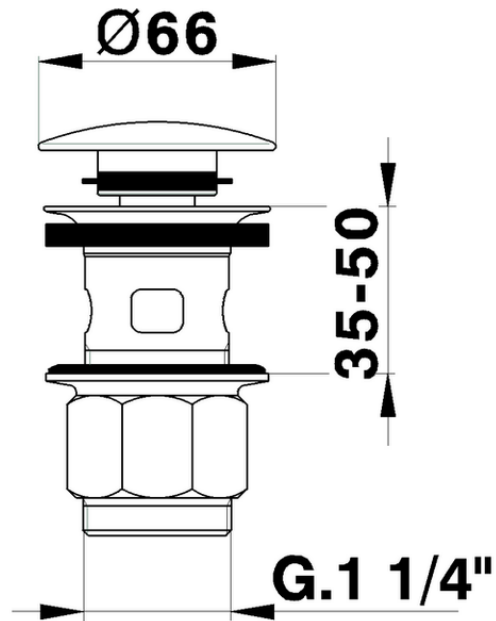

1"1/4 click clack drain for basin mixer COMPONENTS_ZB001620

ZB001620

<https://en.huberitalia.com/11-4-click-clack-drain-for-basin-mixer-components-zb001620>

2026-06-26