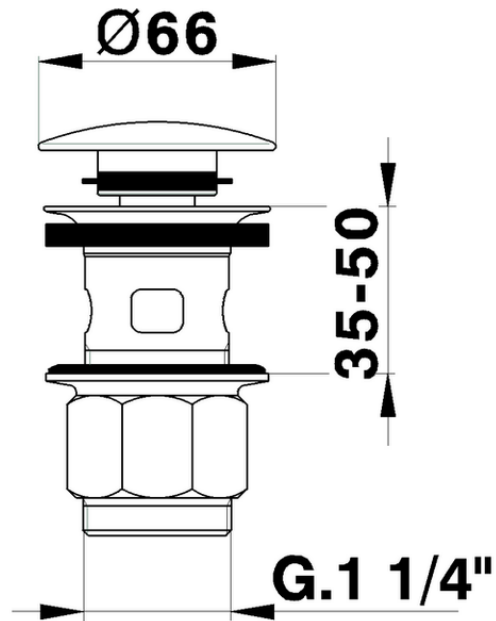

1"1/4 click clack drain for basin mixer COMPONENTS_ZB001620

ZB001620

<https://en.huberitalia.com/11-4-click-clack-drain-for-basin-mixer-components-zb001620>

2026-06-27