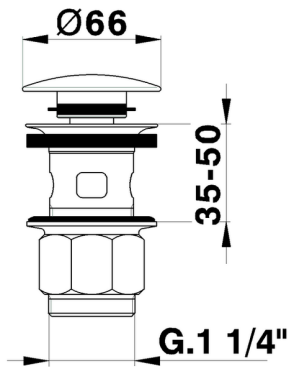

1"1/4 click clack drain for basin mixer COMPONENTS_ZB001620

MODEL **ZB001620**

1"1/4 click clack drain for basin mixer, for overflow bath drain system

AVAILABLE FINISHINGS

-  **21** 21 Chrome
-  **2B** 2B Polished Nickel
-  **2F** 2F Brushed Nickel
-  **2P** 2P Rose Gold
-  **2Q** 2Q Black Titanium
-  **40** 40 Matt Black
-  **4Q** 4Q Matt White
-  **26** 26 Old Copper
-  **27** 27 Old Bronze