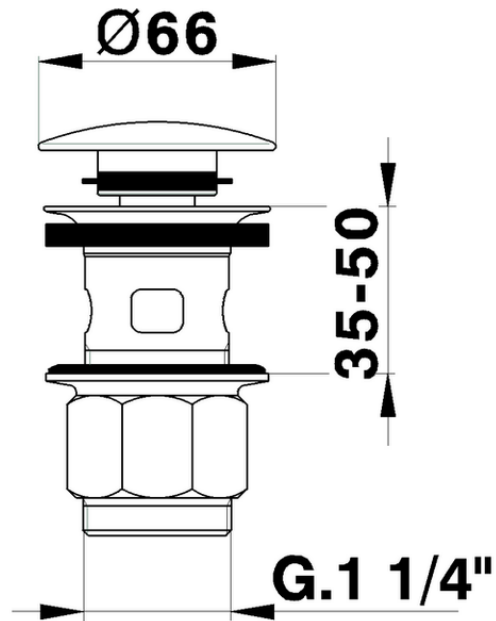

1"1/4 click clack drain for basin mixer COMPONENTS_ZB001620

ZB001620

<https://en.huberitalia.com/11-4-click-clack-drain-for-basin-mixer-components-zb001620>

2026-06-13