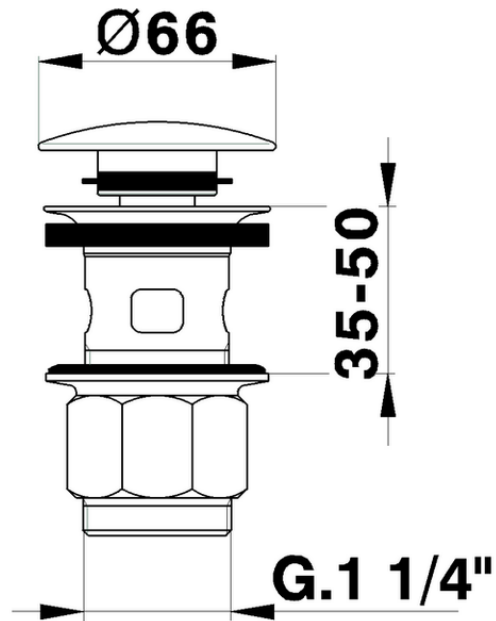

1"1/4 click clack drain for basin mixer COMPONENTS_ZB001620

ZB001620

<https://en.huberitalia.com/11-4-click-clack-drain-for-basin-mixer-components-zb001620>

2026-04-08