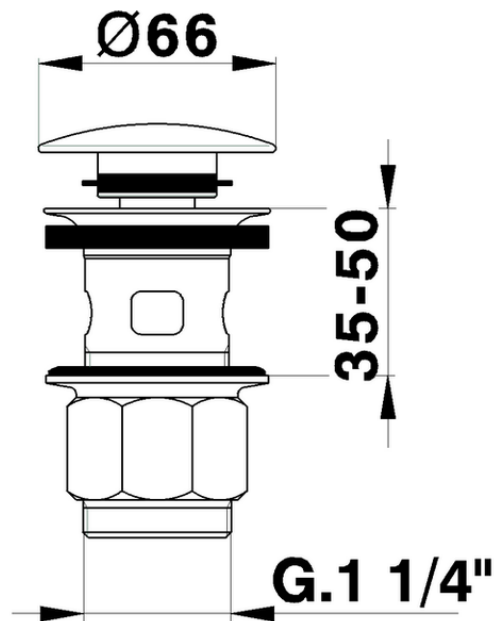

## 1"1/4 click clack drain for basin mixer COMPONENTS\_ZB001620

ZB001620

<https://en.huberitalia.com/11-4-click-clack-drain-for-basin-mixer-components-zb001620>

2026-04-10