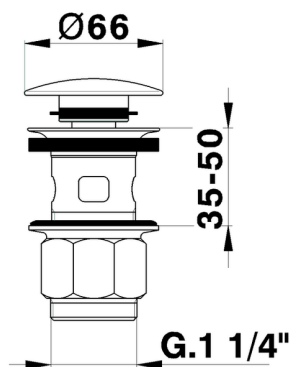

CHARACTERISTICS

2026-04-09