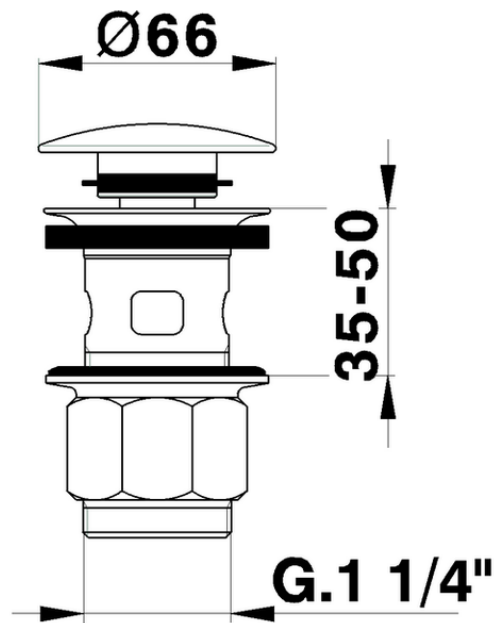

1"1/4 click clack drain for basin mixer COMPONENTS_ZB001620

ZB001620

<https://en.huberitalia.com/11-4-click-clack-drain-for-basin-mixer-components-zb001620>

2026-06-10