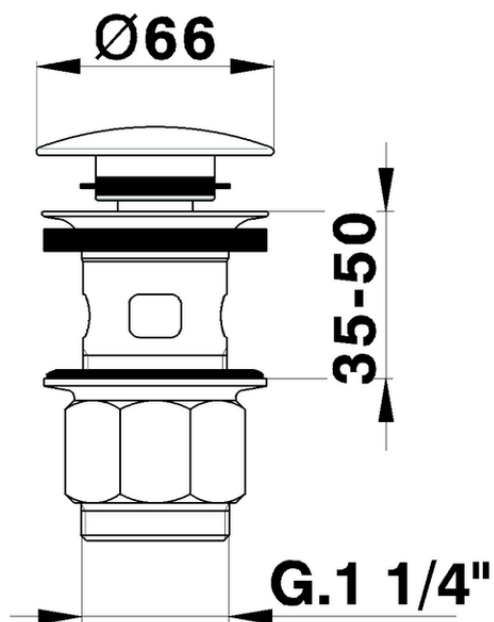

1"1/4 click clack drain for basin mixer COMPONENTS_ZB001620

ZB001620

<https://en.huberitalia.com/11-4-click-clack-drain-for-basin-mixer-components-zb001620>

2026-04-08