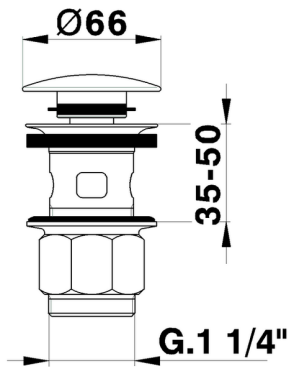

## 1"1/4 click clack drain for basin mixer COMPONENTS\_ZB001620

MODEL **ZB001620**

1"1/4 click clack drain for basin mixer, for overflow bath drain system