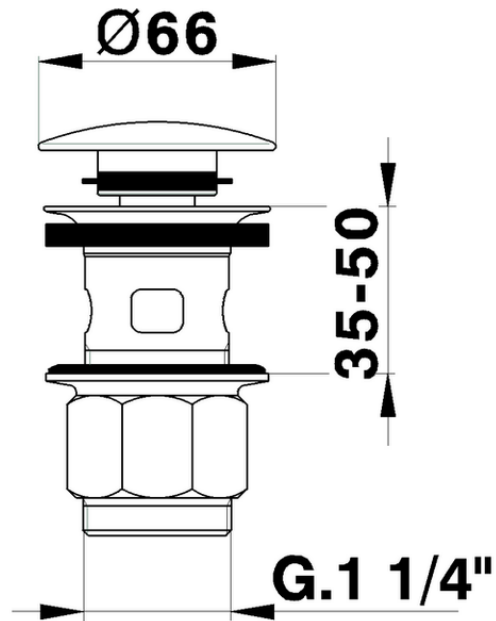

1"1/4 click clack drain for basin mixer COMPONENTS_ZB001620

ZB001620

<https://en.huberitalia.com/11-4-click-clack-drain-for-basin-mixer-components-zb001620>

2026-04-07