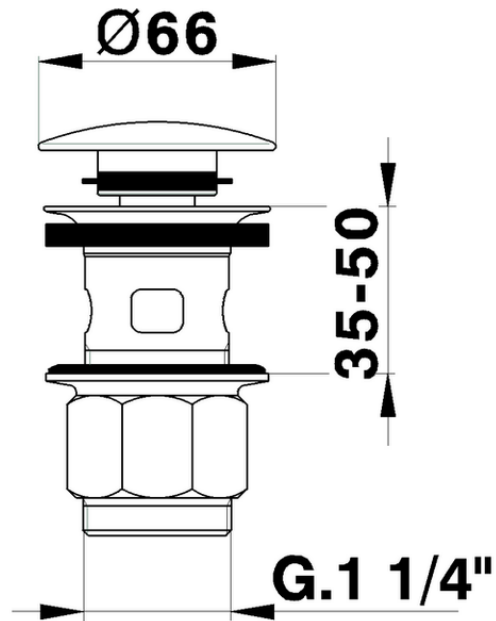

## 1"1/4 click clack drain for basin mixer COMPONENTS\_ZB001620

ZB001620

<https://en.huberitalia.com/11-4-click-clack-drain-for-basin-mixer-components-zb001620>

2026-06-06