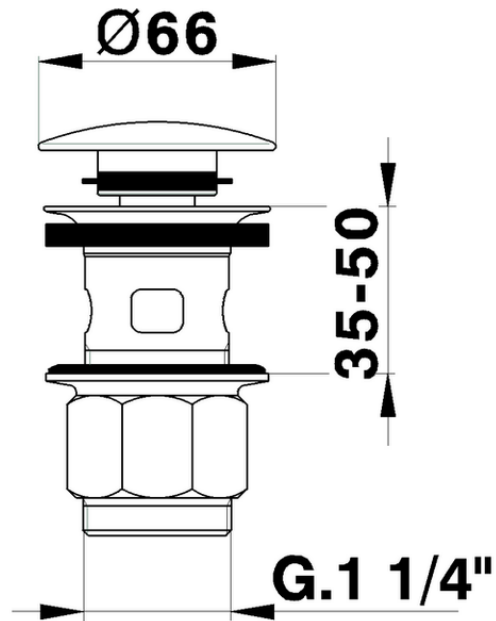

1"1/4 click clack drain for basin mixer COMPONENTS_ZB001620

ZB001620

<https://en.huberitalia.com/11-4-click-clack-drain-for-basin-mixer-components-zb001620>

2026-04-05