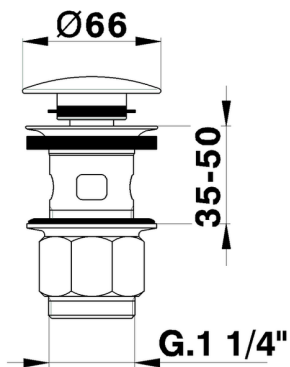

1"1/4 click clack drain for basin mixer COMPONENTS_ZB001620

MODEL **ZB001620**

1"1/4 click clack drain for basin mixer, for overflow bath drain system

AVAILABLE FINISHINGS

-  **21** 21 Chrome
-  **2B** 2B Polished Nickel
-  **2F** 2F Brushed Nickel
-  **2P** 2P Rose Gold
-  **2Q** 2Q Black Titanium
-  **40** 40 Matt Black
-  **4Q** 4Q Matt White
-  **26** 26 Old Copper
-  **27** 27 Old Bronze