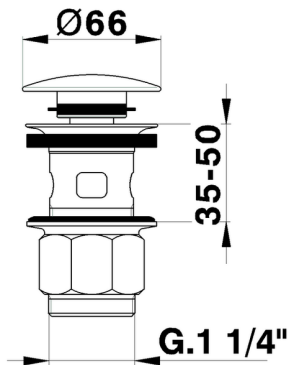

## 1"1/4 click clack drain for basin mixer COMPONENTS\_ZB001620

MODEL **ZB001620**

1"1/4 click clack drain for basin mixer, for overflow bath drain system