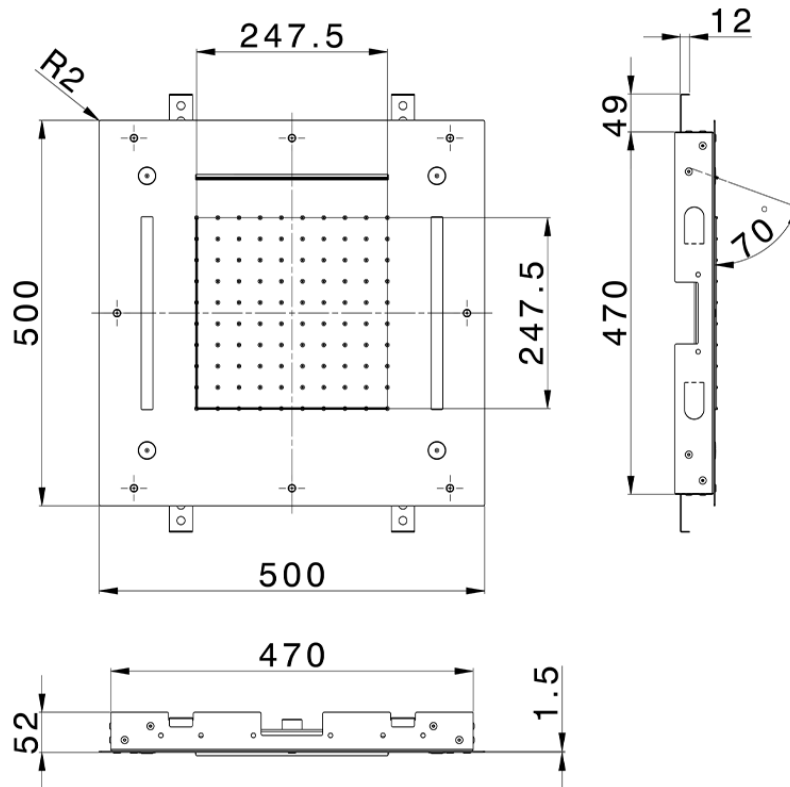

500x500 mm Chromotherapy Ceiling showerhead ZEN_ZS1C0085

ZS1C0085

<https://en.huberitalia.com/500x500-mm-chromotherapy-ceiling-showerhead-zen-zs1c0085>

2024-12-19