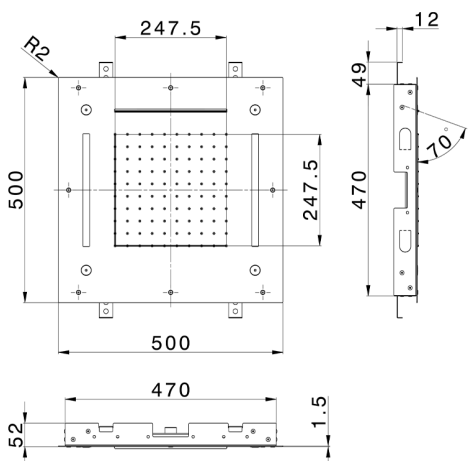

500x500 mm Chromotherapy Ceiling showerhead ZEN_ZS1C0085

MODEL **ZS1C0085**

500x500 mm Chromotherapy Ceiling showerhead, rain, spaying functions, waterfall, chromotherapy functions, built-in control included, Stainless Steel AISI 304

AVAILABLE FINISHINGS

- **40** 40 Matt Black
- **4Q** 4Q Matt White
- **5G** 5G Rose Gold
- **D1** D1 Brushed Inox
- **D2** D2 Polished Inox

CHARACTERISTICS

2024-12-19