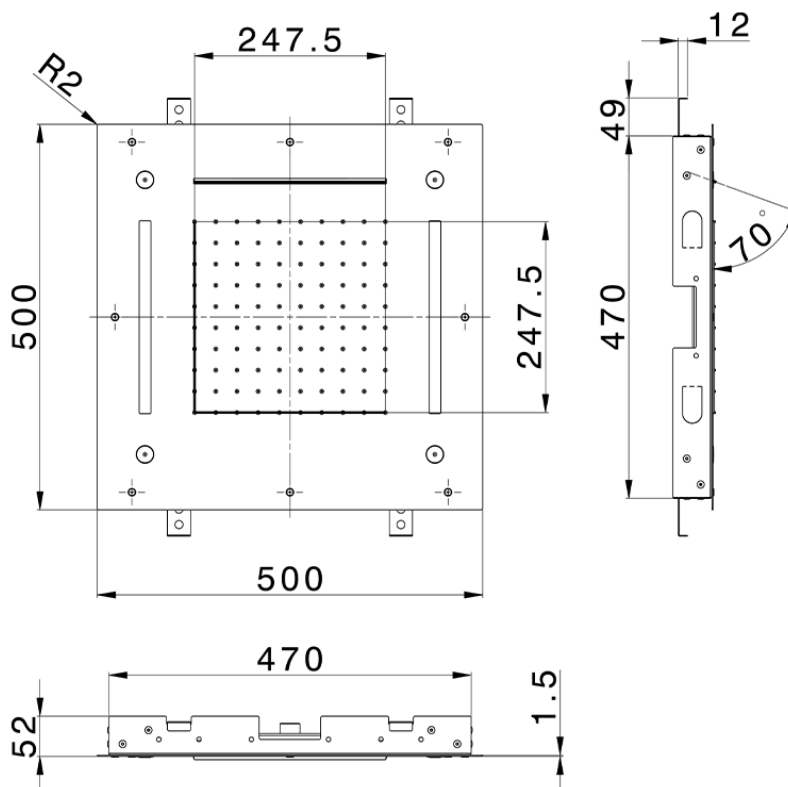

500x500 mm Chromotherapy Ceiling showerhead ZEN_ZS1C0085

ZS1C0085

<https://en.huberitalia.com/500x500-mm-chromotherapy-ceiling-showerhead-zen-zs1c0085>

2024-12-19